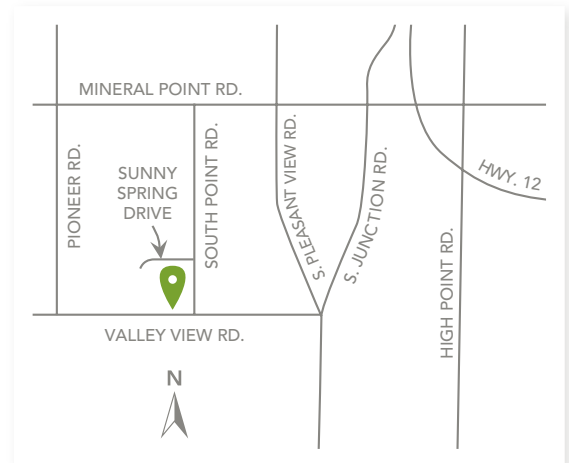

1000 OAKS

West Madison

- SUPRA KEY LOCATION
- CLUSTER BOX UNIT
- PAVED PATHS
- GRAVEL PATHS

- FURNISHED MODEL
- MOVE-IN READY HOMES
- HOMESITES AVAILABLE
- TWIN HOMES AVAILABLE
- SOLD
- FUTURE PHASE

Dream. Build. Live.

DESIGN STUDIO: 6801 South Towne Drive, Madison WI 53717

PHONE: 608.226.3000 | WEB: VeridianHomes.com

VERIDIAN HOMES

1000 OAKS

West Madison

WHAT DOES 1000 OAKS LOOK LIKE IN AUTUMN? Let us paint you a picture. You might be sitting on your front porch gazing upon vibrant copper, gold and crimson tree tops. Maybe you're in your brand new kitchen serving up some freshly baked apple cider doughnuts, sourced from that adorable farm just five minutes away. Or, maybe you're getting your clubs ready to meet some friends for a round of golf at the nearby club, just 6 minutes away. Let's just say that you have options. Welcome to the beauty that is 1000 Oaks.

Photos are representative, not actual photos at 1000 Oaks.

DIRECTIONS

Take Mineral Point Road west, turn left on South Point Road and turn right on Sunny Spring Drive.

SCHOOLS

- Olson Elementary School
- Toki Middle School
- Memorial High School

HIGHWAY

- 5 minutes from Hwy. 12/18

AIRPORT

- 30 minutes from Dane County Regional Airport

LIBRARY

- 7 minutes from Alicia Ashman Library

SHOPPING

- 8 minutes from West Towne Mall
- 10 minutes from Greenway Station
- 15 minutes from Hilldale Shopping Center