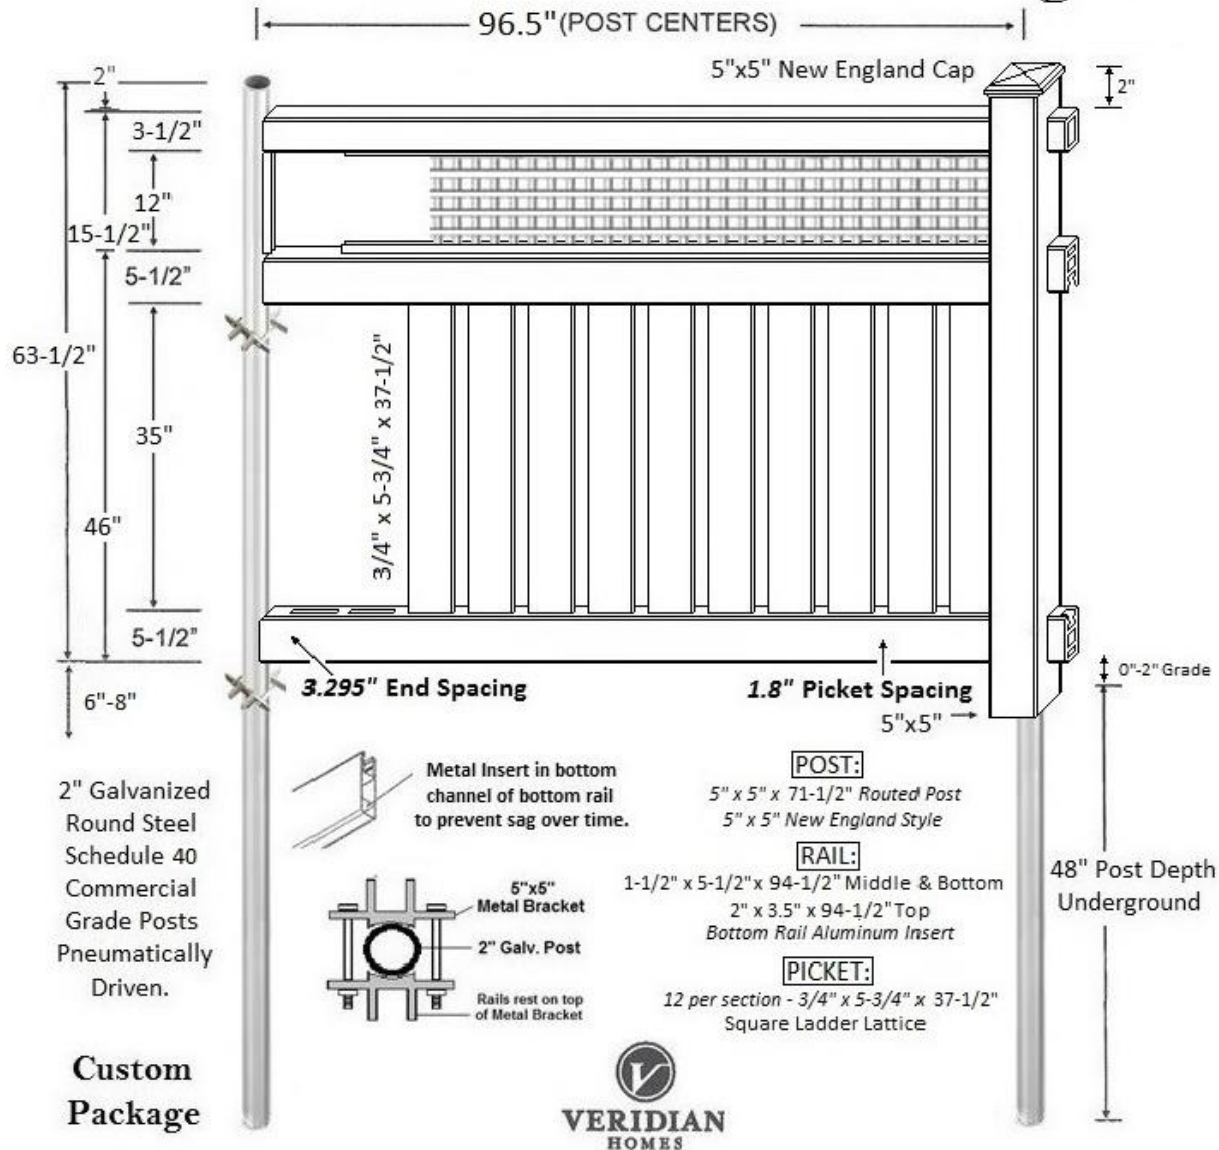

QUARRY HILL TECHLANDS

5' VINYL

Abigail

NOTE:

MANDATORY REQUIREMENTS (NO VARIANCE WILL BE ALLOWED)

- FENCE MUST BE VINYL
- VINYL COLOR: ALMOND (PREVIOUSLY SANDSTONE)
- FENCE STYLE IS THE ABIGAIL