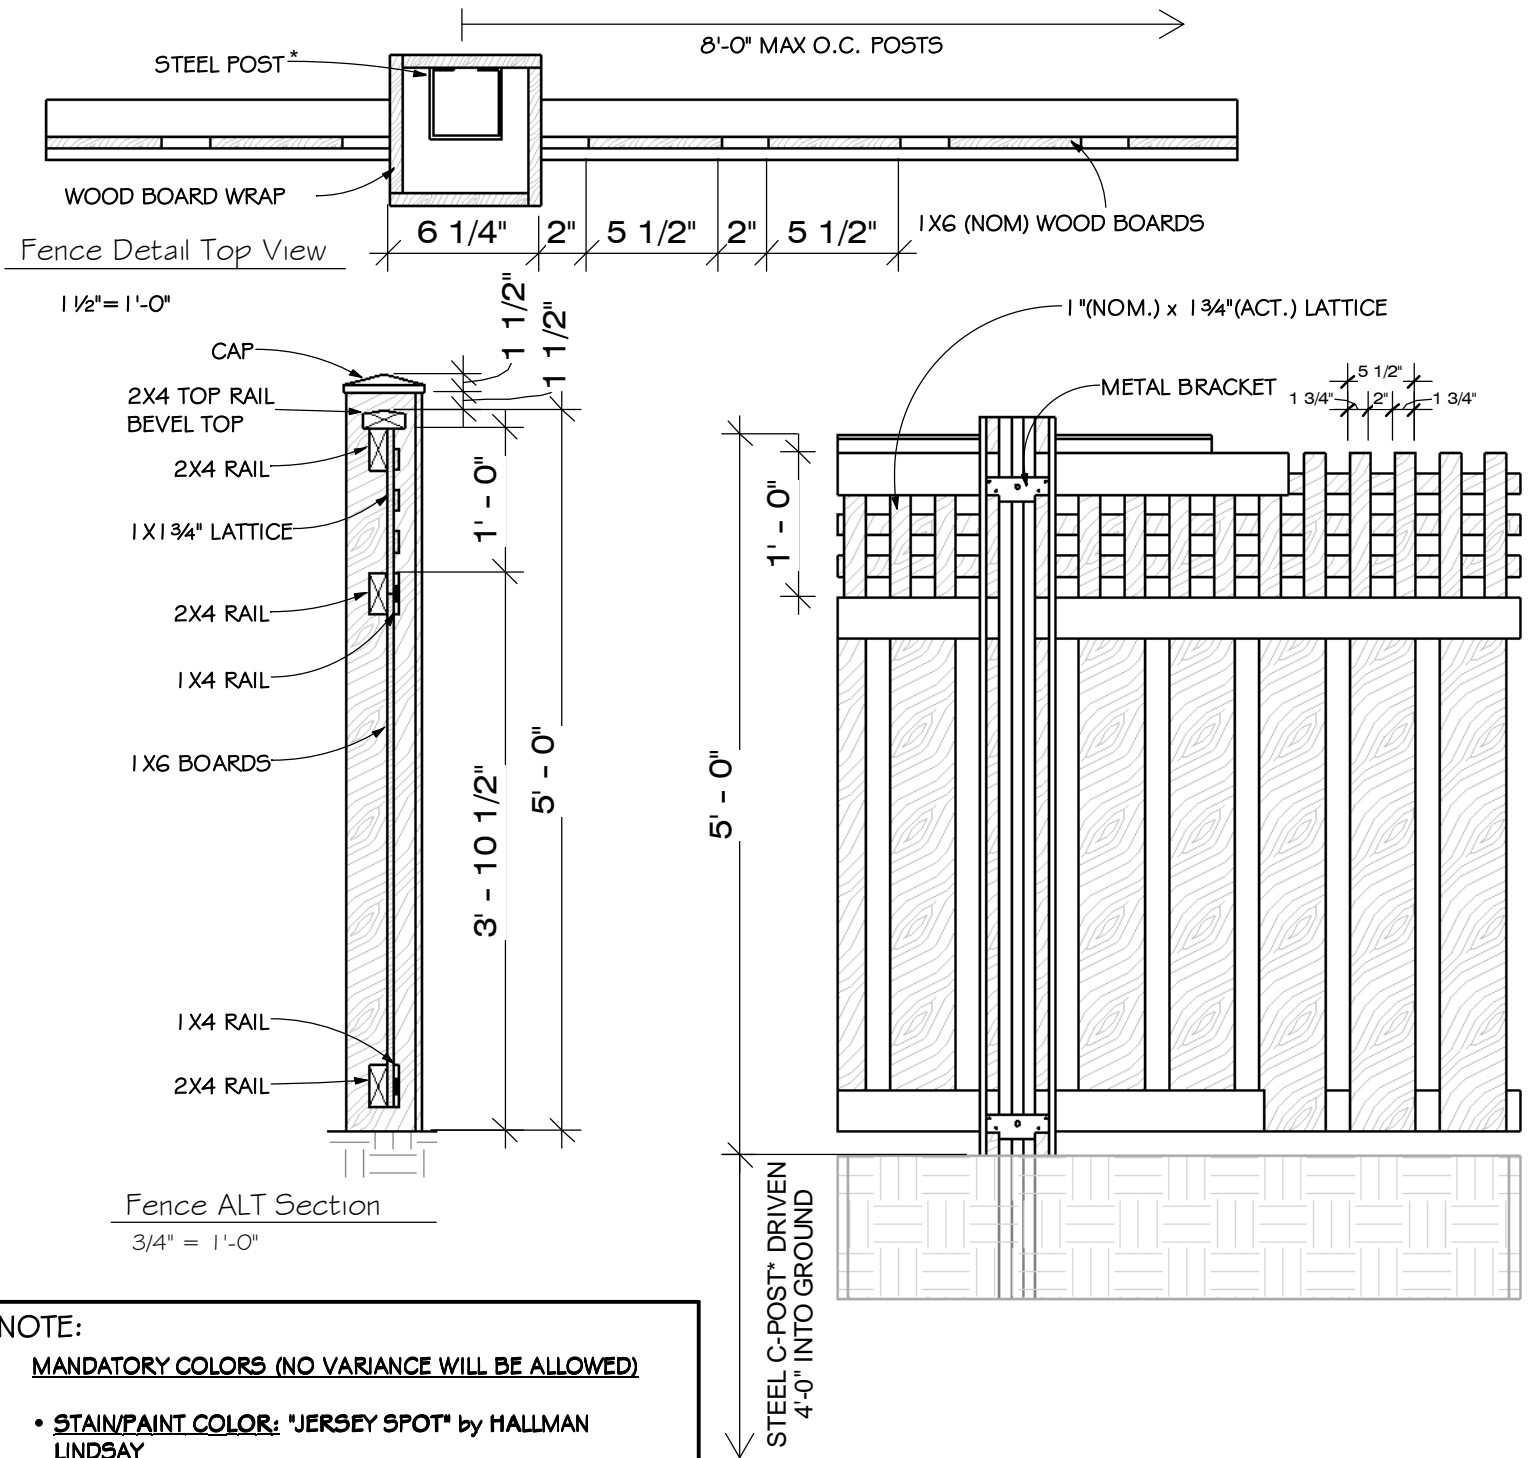

QUARRY HILL TECHLANDS

5' WOOD

NOTE:

MANDATORY COLORS (NO VARIANCE WILL BE ALLOWED)

- **STAIN/PAINT COLOR: "JERSEY SPOT" by HALLMAN LINDSAY**

not required to buy Hallman Lindsay, but color must match

1. CUSTOM BUILT ON THE JOBSITE
   - INSTALLED WITH STEEL C-POSTS DRIVEN APPROX. 4' INTO GROUND*
   - INSTALLED WITH METAL BRACKETS THAT ATTACH TO POST AND SCREW INTO STRINGERS
   - MAX HEIGHT 5'-0"
   - STYLE MUST BE IN WOOD
2. 6x6 treated wood post may be substituted for steel c-post

6801 South Towne Drive
Madison, WI 53713
Phone 608.226.3100
Fax 608.226.0600