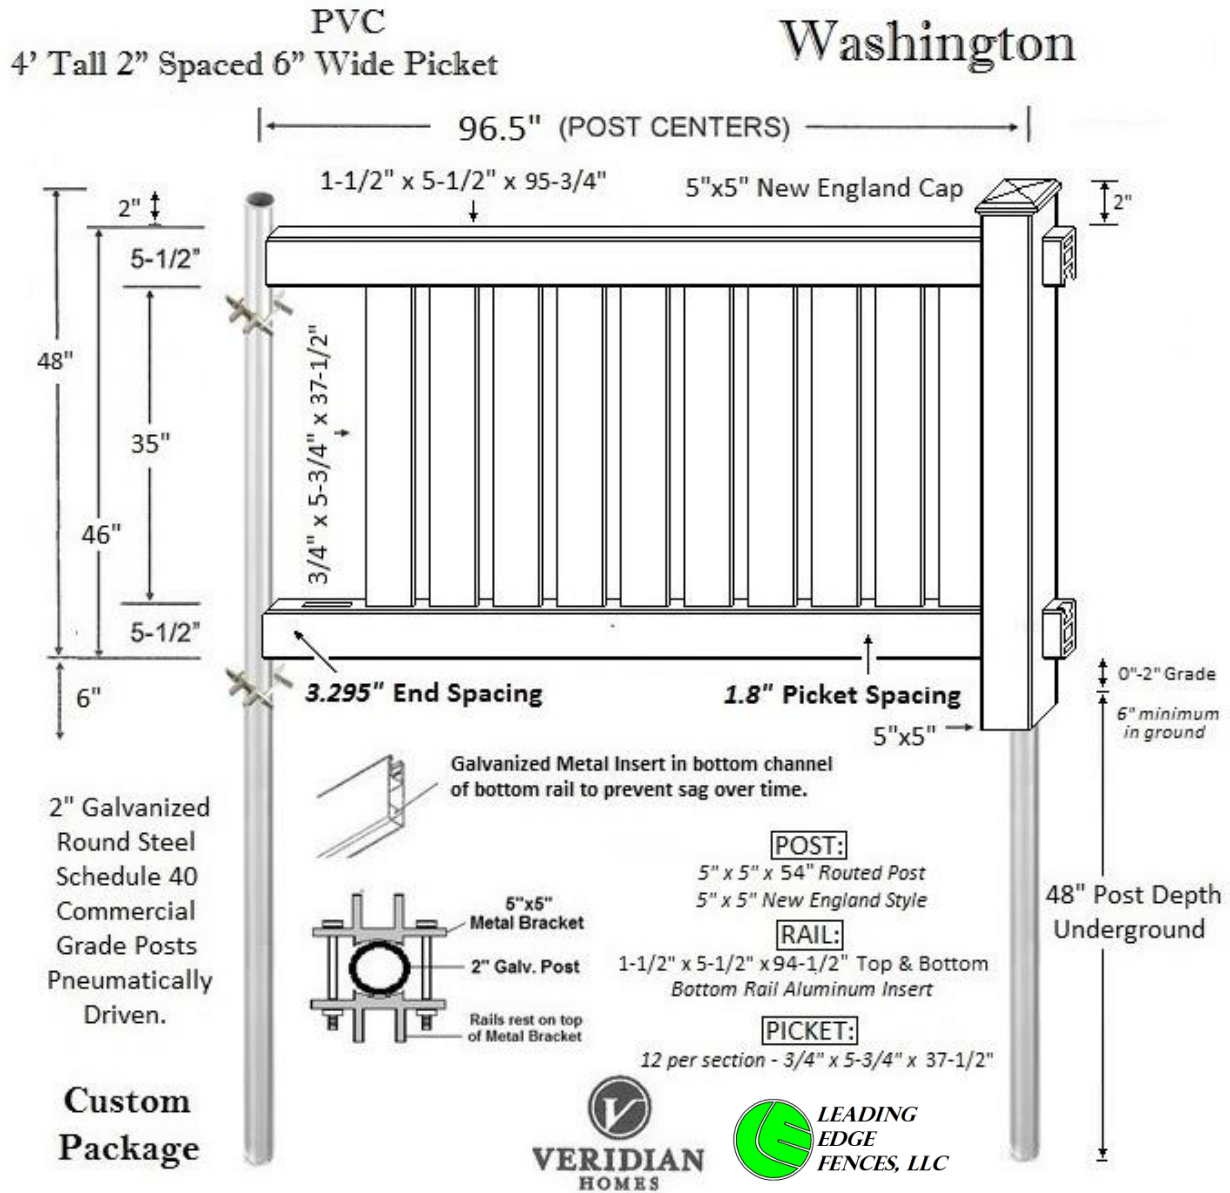

QUARRY HILL TECHLANDS

4' VINYL

NOTE:

MANDATORY REQUIREMENTS (NO VARIANCE WILL BE ALLOWED)

- FENCE MUST BE VINYL
- VINYL COLOR: ALMOND (PREVIOUSLY SANDSTONE)
- FENCE STYLE IS THE WASHINGTON