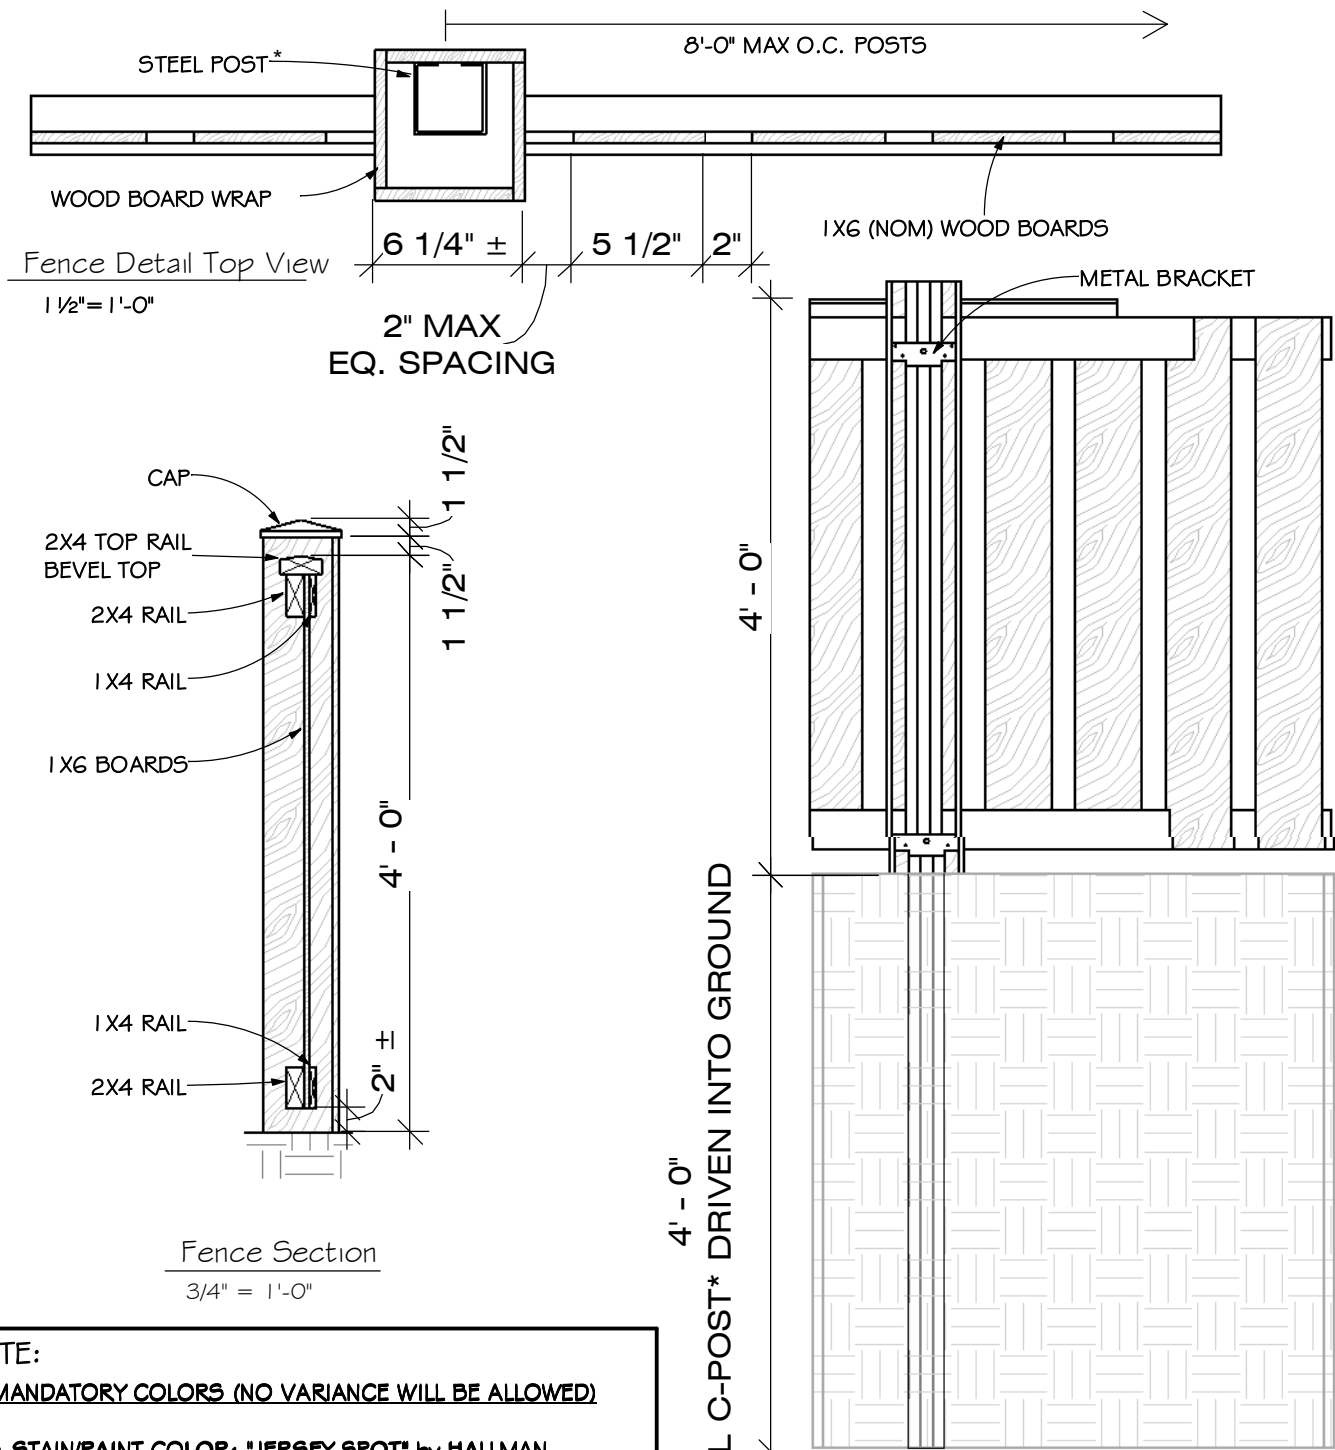

## 4' WOOD

**NOTE:**  
**MANDATORY COLORS (NO VARIANCE WILL BE ALLOWED)**

- **STAIN/PAIN COLOR: "JERSEY SPOT" by HALLMAN LINDSAY**

not required to buy Hallman Lindsay, but color must match

- CUSTOM BUILT ON THE JOBSITE
- INSTALLED WITH STEEL C-POSTS DRIVEN APPROX. 4' INTO GROUND\*
- INSTALLED WITH METAL BRACKETS THAT ATTACH TO POST AND SCREW INTO STRINGERS
- MAX HEIGHT 4'-0"
- STYLE MUST BE IN WOOD

\* 4x4 treated wood post may be substituted for steel c-post

## 5' VINYL