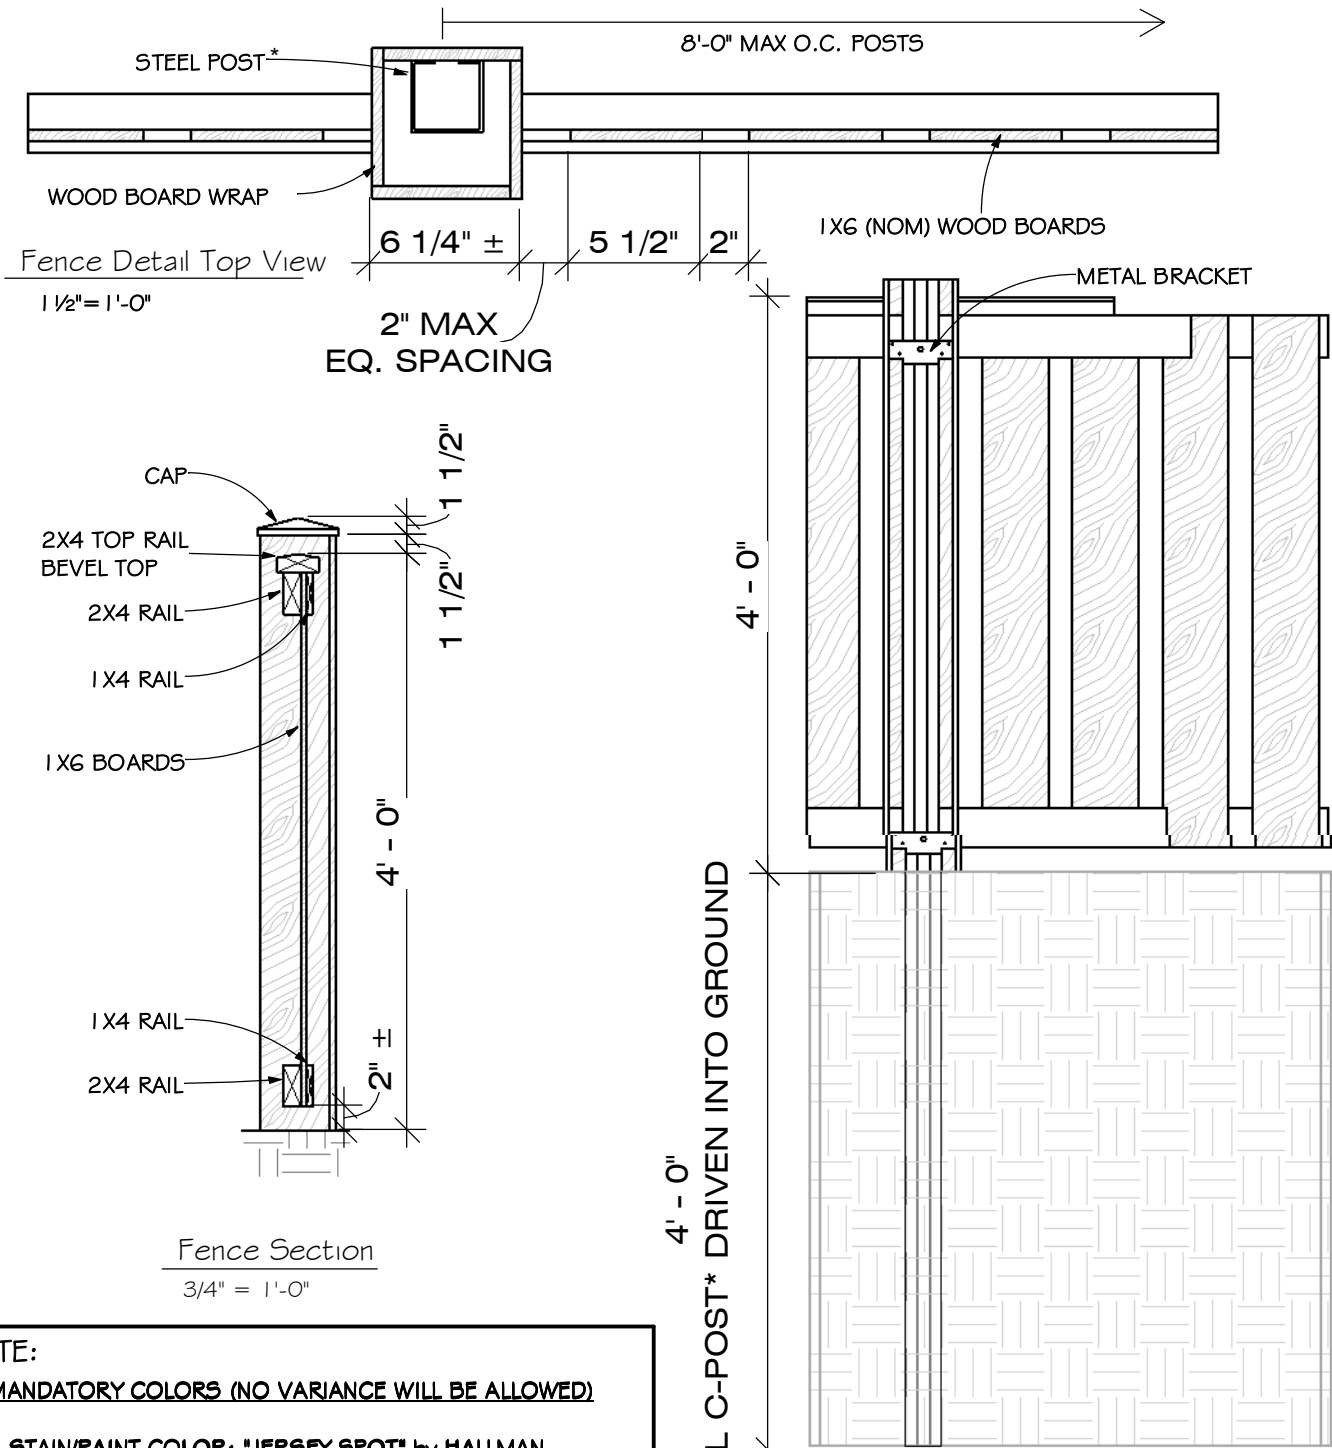

SILVER SPRING ESTATES 4' WOOD

NOTE:
MANDATORY COLORS (NO VARIANCE WILL BE ALLOWED)

- **STAIN/PAINT COLOR: "JERSEY SPOT" by HALLMAN LINDSAY**

not required to buy Hallman Lindsay, but color must match

- CUSTOM BUILT ON THE JOBSITE
- INSTALLED WITH STEEL C-POSTS DRIVEN APPROX. 4' INTO GROUND*
- INSTALLED WITH METAL BRACKETS THAT ATTACH TO POST AND SCREW INTO STRINGERS
- MAX HEIGHT 4'-0"
- STYLE MUST BE IN WOOD

* 4x4 treated wood post may be substituted for steel c-post