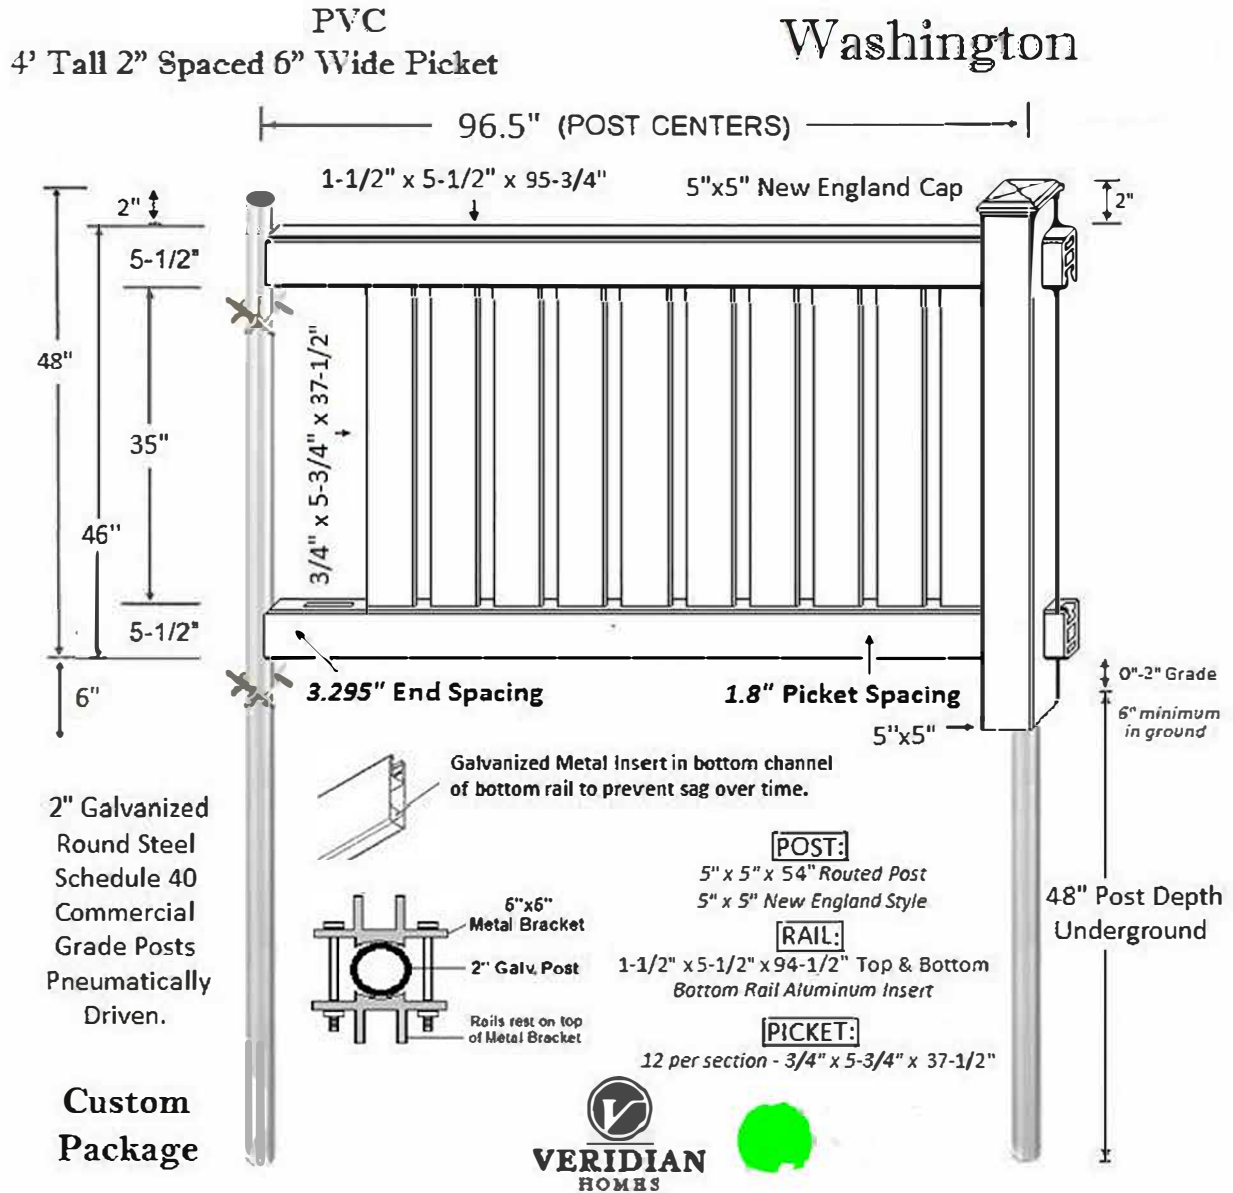

- CUSTOM BUILT ON THE JOBSITE
- INSTALLED WITH STEEL C-POSTS DRIVEN APPROX. 4' INTO GROUND\*
- INSTALLED WITH METAL BRACKETS THAT ATTACH TO POST AND SCREW INTO STRINGERS
- MAX HEIGHT 4'-0"
- STYLE MUST BE IN WOOD

## 4' VINYL