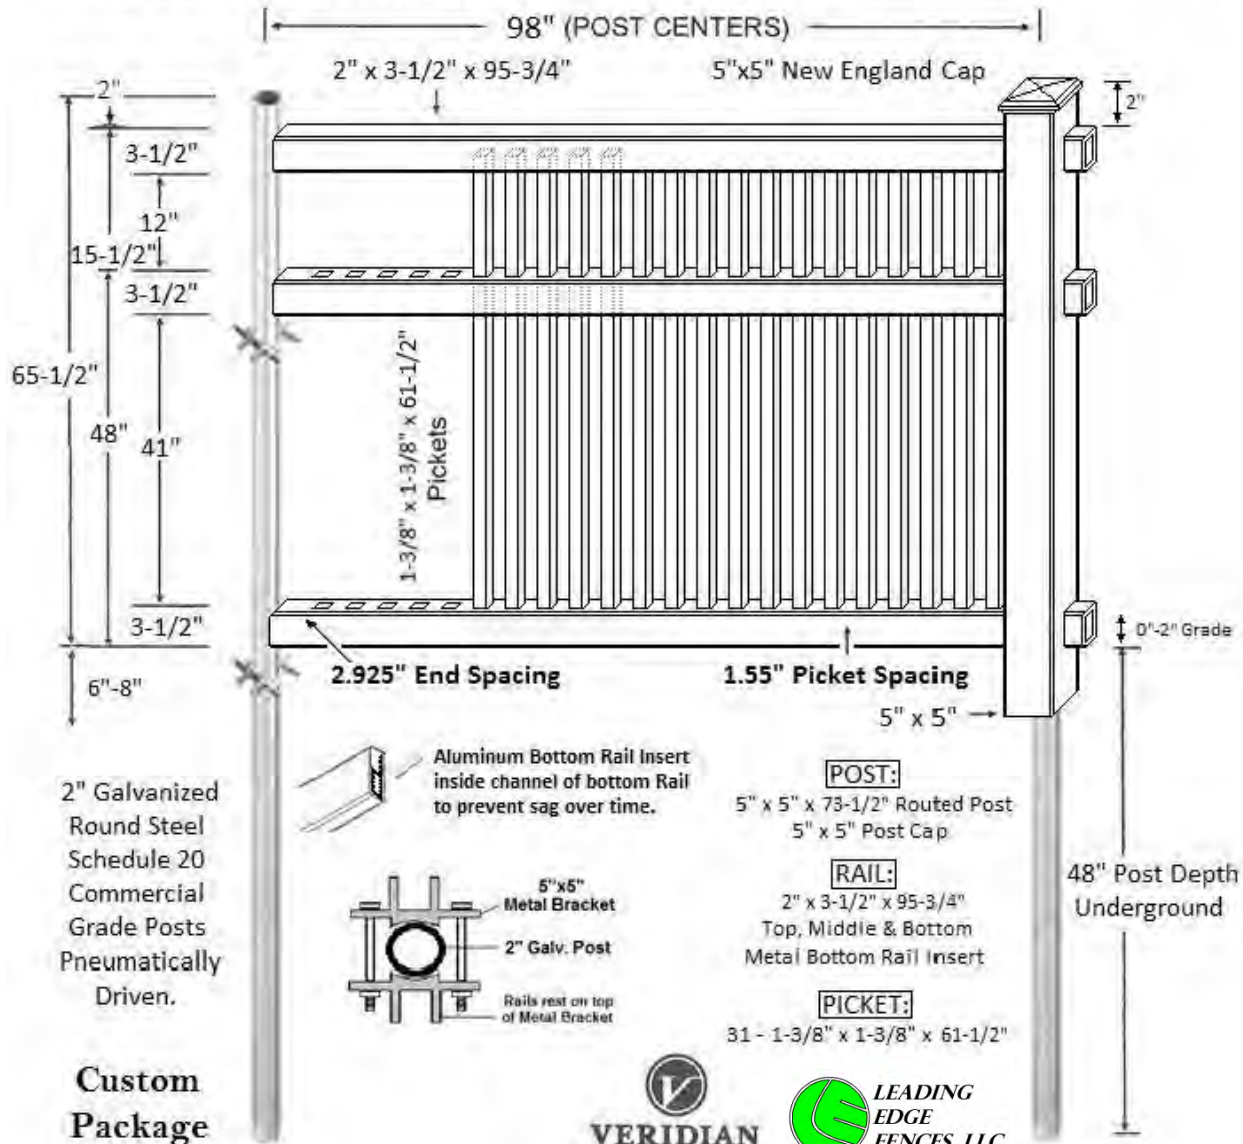

Henry

PVC
5' Tall 3 Rail 2" Spaced 3" Picket

John Adams

**5' Tall 3 rail 1.5" Spaced 1-3/8" Picket
w/ ladder lattice on top**

Mason

PVC
5' Tall 3 Rail 1.5" Spaced 1-3/8" Picket

Samuel Adams

PVC
 5' Tall 3 rail 1.5" Spaced 1-3/8" Picket
 w/ diagonal lattice on top