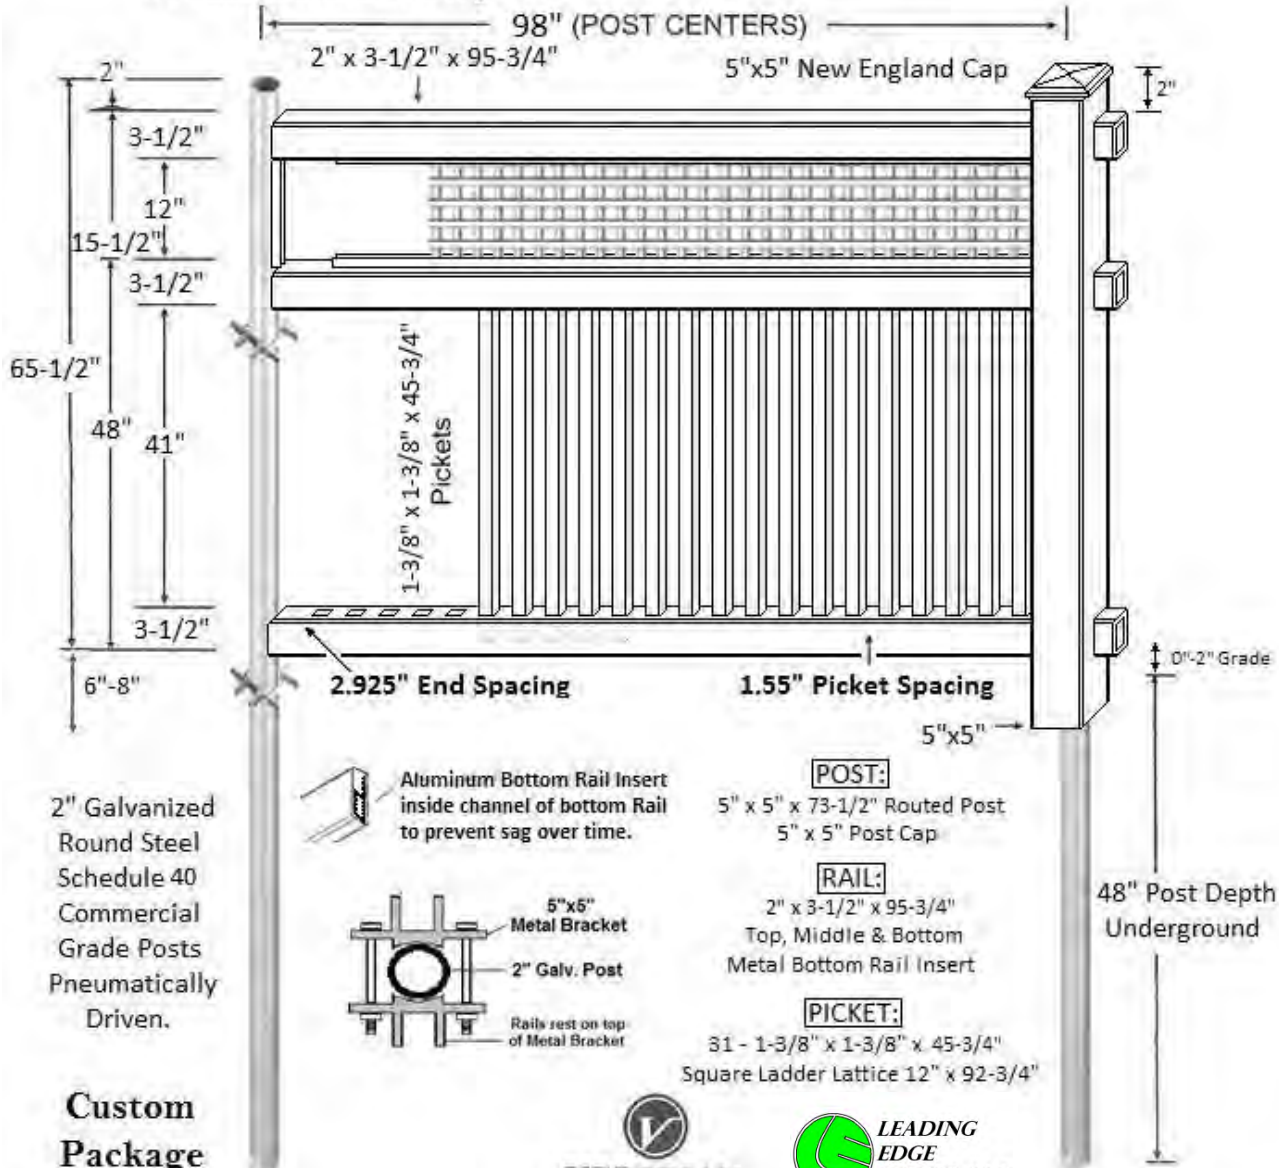

Henry

PVC
5' Tall 3 Rail 2" Spaced 3" Picket

John Adams

**5' Tall 3 rail 1.5" Spaced 1-3/8" Picket
w/ ladder lattice on top**

Mason

PVC
5' Tall 3 Rail 1.5" Spaced 1-3/8" Picket

Samuel Adams

PVC
 5' Tall 3 rail 1.5" Spaced 1-3/8" Picket
 w/ diagonal lattice on top