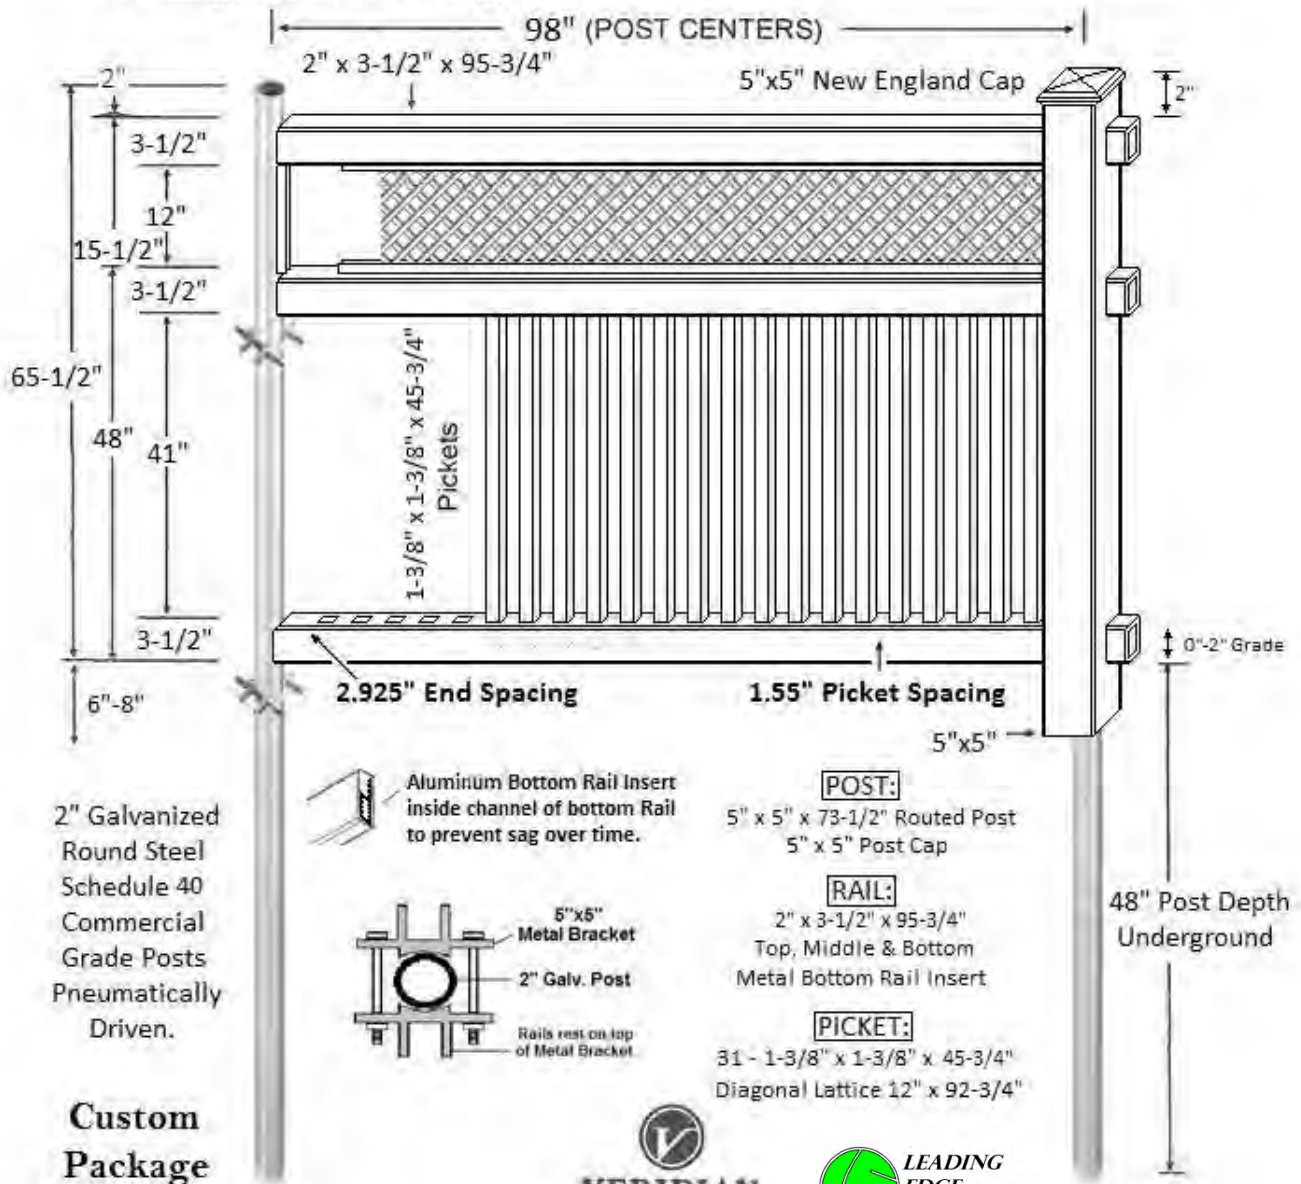

PVC
5' Tall 3 rail 1.5" Spaced 1-3/8" Picket
w/ diagonal lattice on top

Marshall

Custom Package