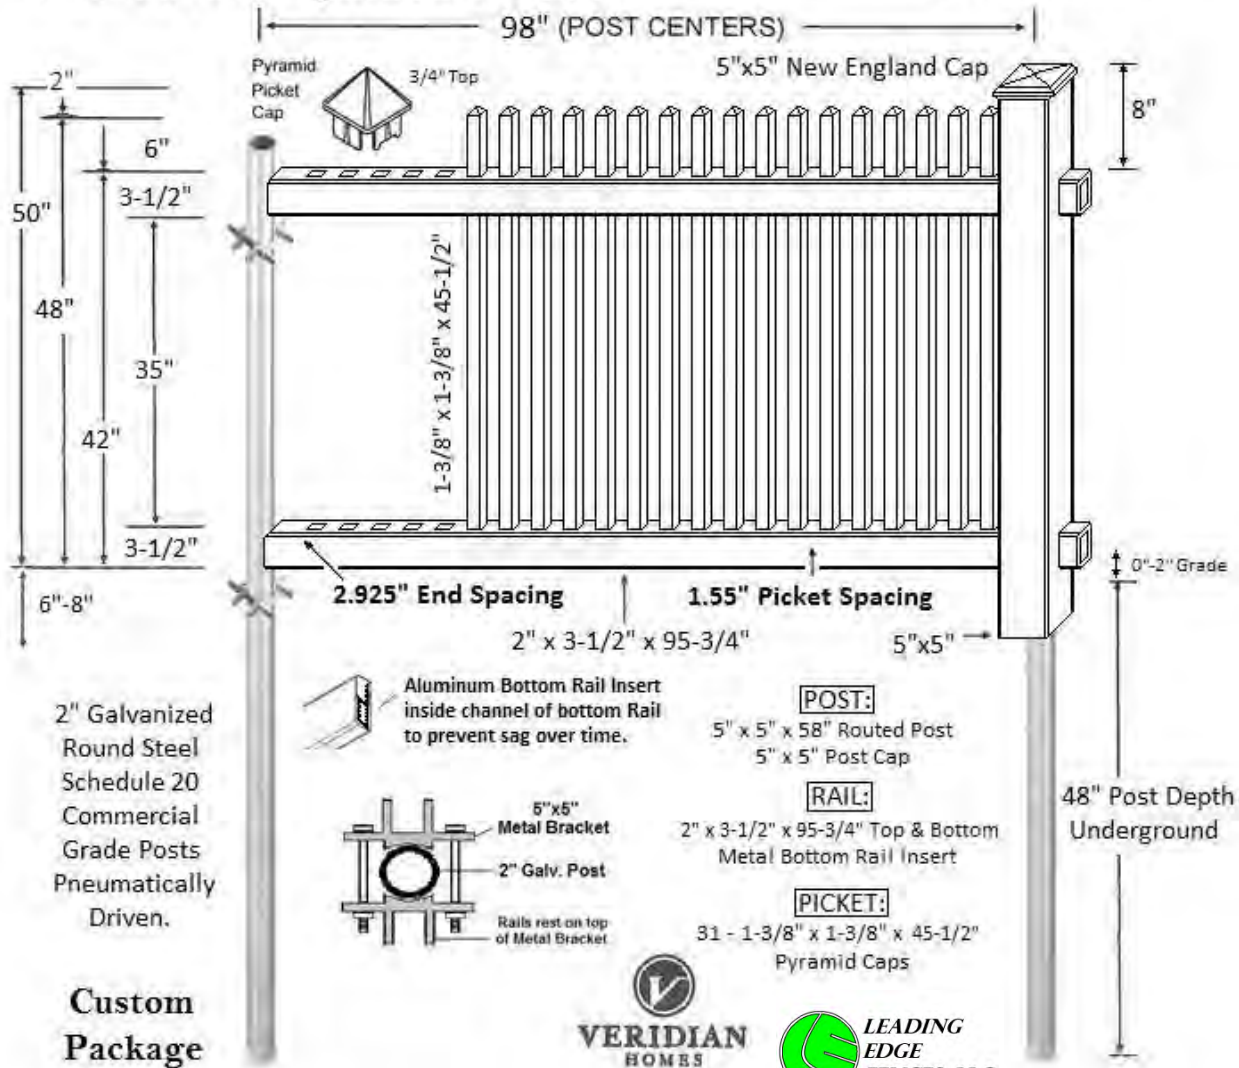

PVC
4' Tall 2" Spaced 3" Picket Dog Eared

Madison

PVC
4' Tall 50/50 1.5" Spaced 1 3/8" Picket

Hamilton

Custom Package

PVC
4' Tall 2" Spaced 3" Picket Spade

Franklin

PVC
4' Tall 50/50 1.5" Spaced 1 3/8" Picket

Henry

PVC
5' Tall 3 Rail 2" Spaced 3" Picket

John Adams

**5' Tall 3 rail 1.5" Spaced 1-3/8" Picket
w/ ladder lattice on top**

Mason

PVC
5' Tall 3 Rail 1.5" Spaced 1-3/8" Picket

Samuel Adams

PVC
 5' Tall 3 rail 1.5" Spaced 1-3/8" Picket
 w/ diagonal lattice on top