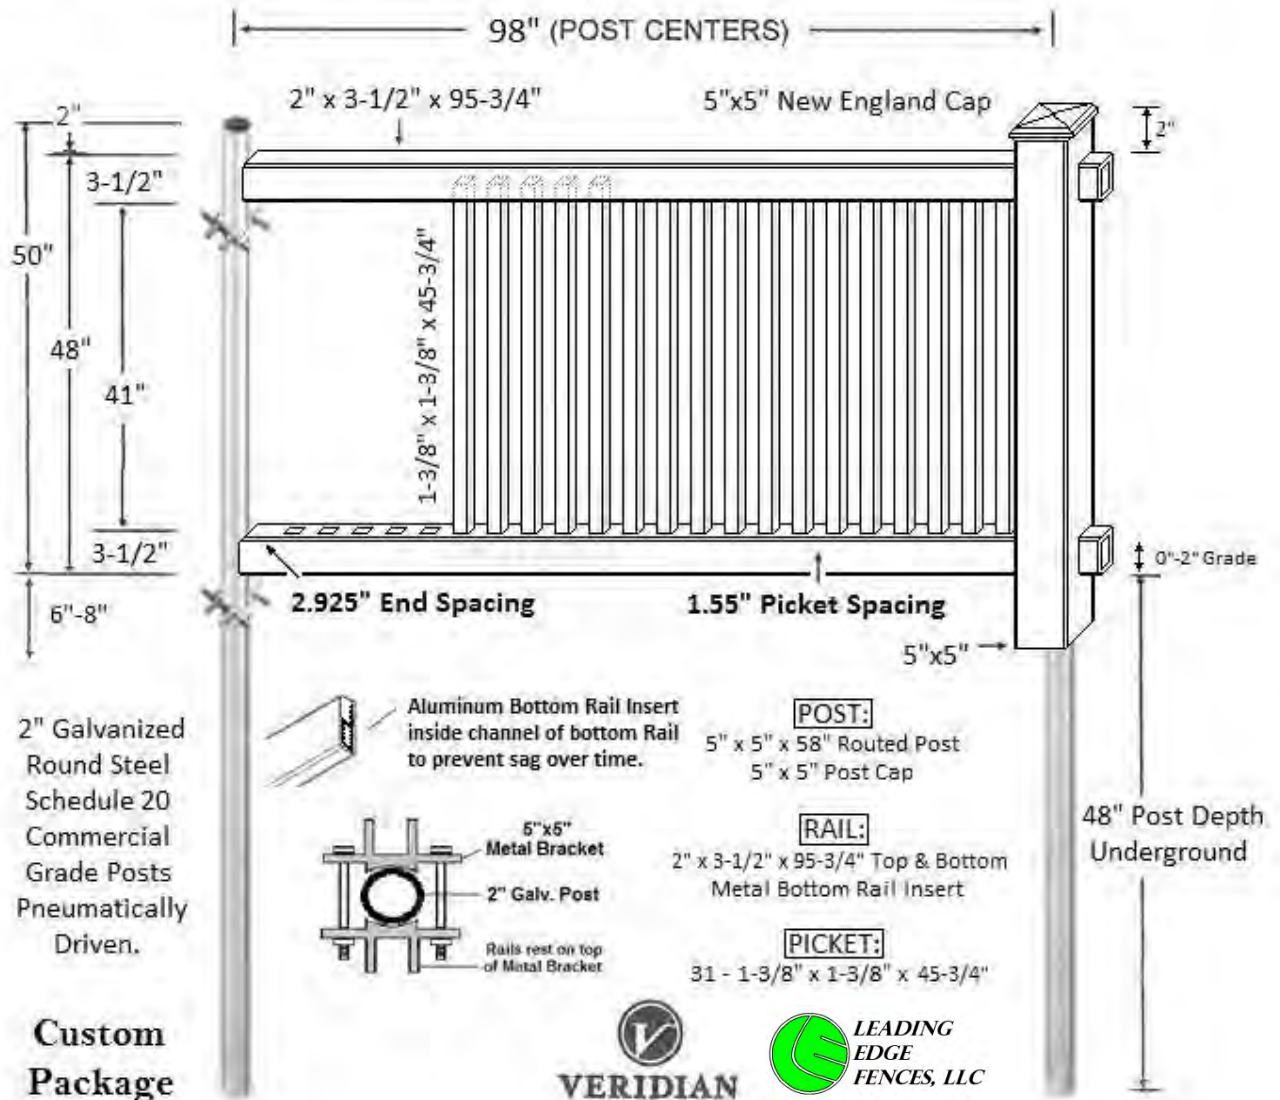

PVC
4' Tall 2" Spaced 3" Picket Dog Eared

Madison

PVC
4' Tall 50/50 1.5" Spaced 1 3/8" Picket

Hamilton

Custom Package

PVC
4' Tall 2" Spaced 3" Picket Spade

Franklin

PVC
4' Tall 50/50 1.5" Spaced 1 3/8" Picket

Henry

PVC
5' Tall 3 Rail 2" Spaced 3" Picket

John Adams

**5' Tall 3 rail 1.5" Spaced 1-3/8" Picket
w/ ladder lattice on top**

Mason

PVC
5' Tall 3 Rail 1.5" Spaced 1-3/8" Picket

Samuel Adams

PVC
 5' Tall 3 rail 1.5" Spaced 1-3/8" Picket
 w/ diagonal lattice on top