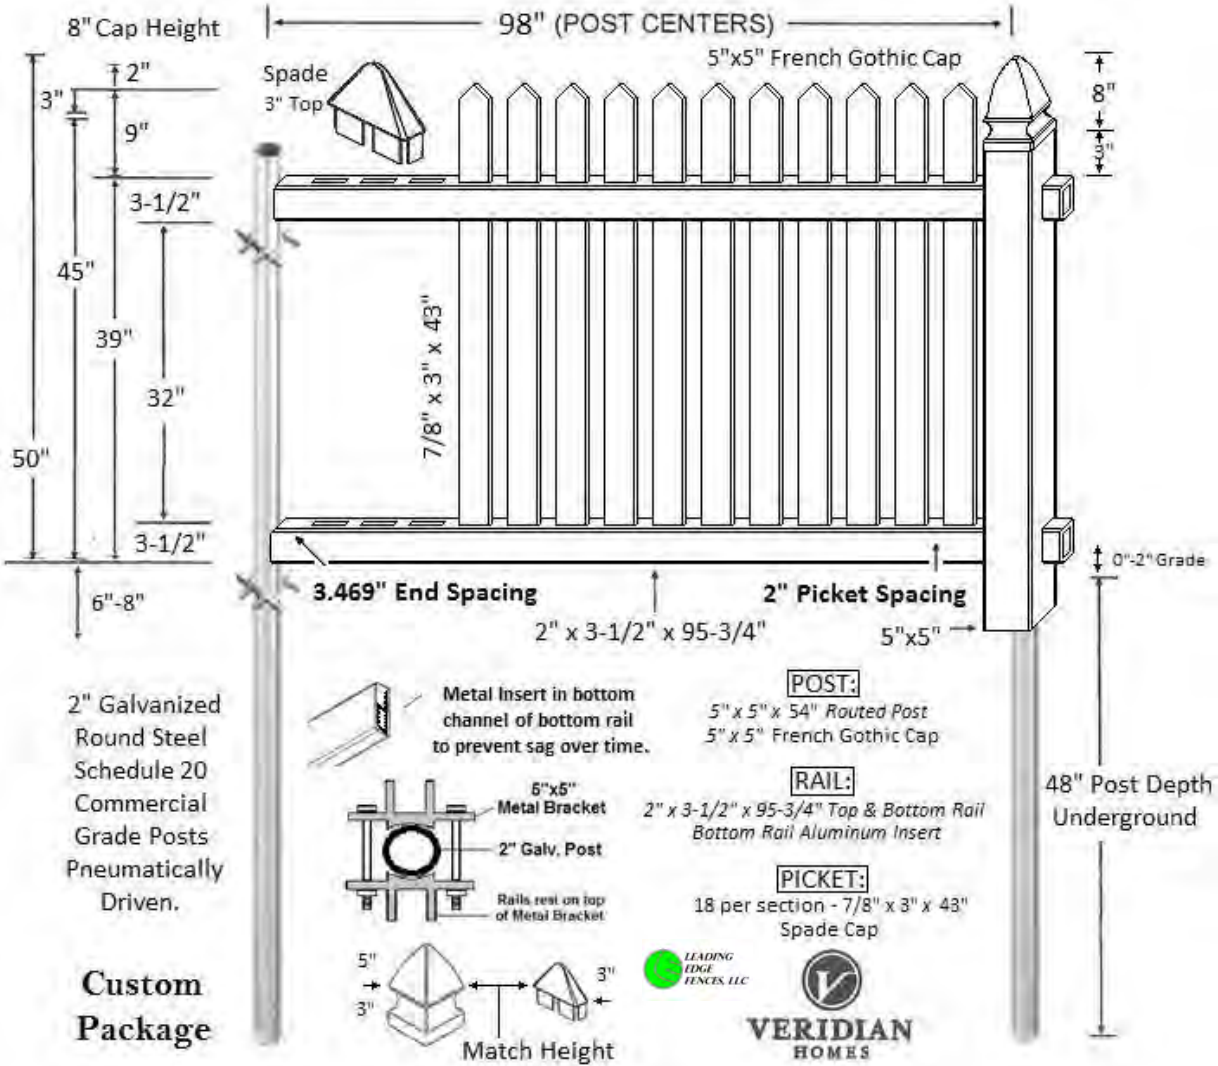

PVC
4' Tall 2" Spaced 3" Picket Dog Eared

Madison

PVC
4' Tall 50/50 1.5" Spaced 1 3/8" Picket

Hamilton

Custom Package

PVC
4' Tall 2" Spaced 3" Picket Spade

Franklin

PVC
4' Tall 50/50 1.5" Spaced 1 3/8" Picket

Henry

PVC
5' Tall 3 Rail 2" Spaced 3" Picket

John Adams

**5' Tall 3 rail 1.5" Spaced 1-3/8" Picket
w/ ladder lattice on top**

Mason

PVC
5' Tall 3 Rail 1.5" Spaced 1-3/8" Picket

Samuel Adams

PVC
 5' Tall 3 rail 1.5" Spaced 1-3/8" Picket
 w/ diagonal lattice on top