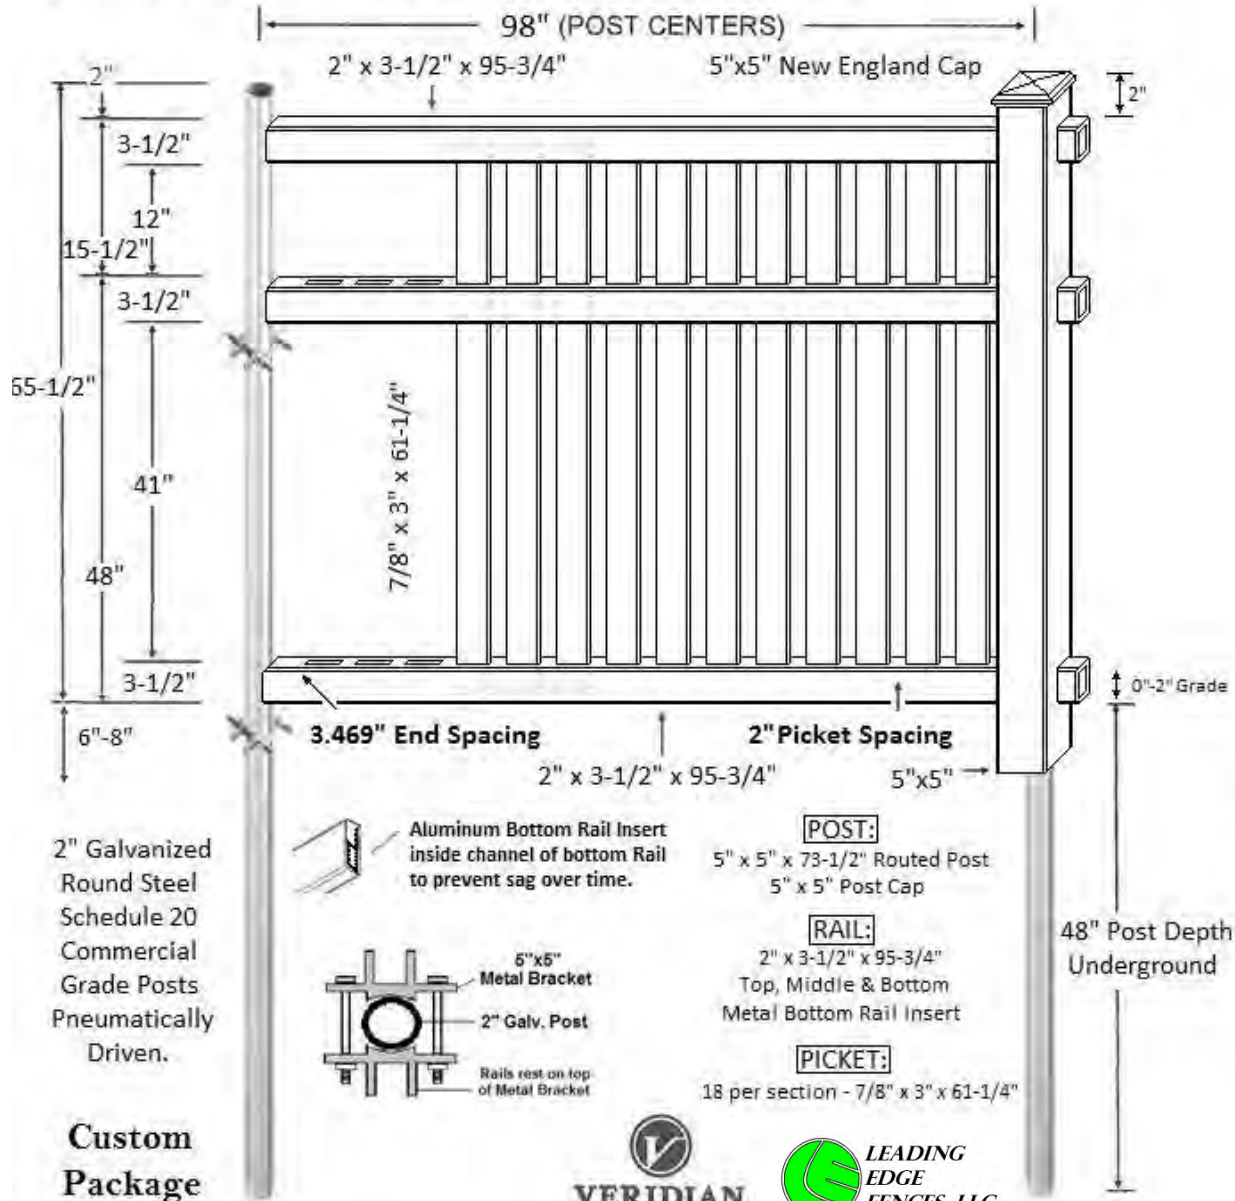

PVC
4' Tall 2" Spaced 3" Picket Dog Eared

Madison

PVC
4' Tall 50/50 1.5" Spaced 1 3/8" Picket

Hamilton

Custom Package

PVC
4' Tall 2" Spaced 3" Picket Spade

Franklin

PVC
4' Tall 50/50 1.5" Spaced 1 3/8" Picket

Henry

PVC
5' Tall 3 Rail 2" Spaced 3" Picket

John Adams

**5' Tall 3 rail 1.5" Spaced 1-3/8" Picket
w/ ladder lattice on top**

Mason

PVC
5' Tall 3 Rail 1.5" Spaced 1-3/8" Picket

Samuel Adams

PVC
 5' Tall 3 rail 1.5" Spaced 1-3/8" Picket
 w/ diagonal lattice on top