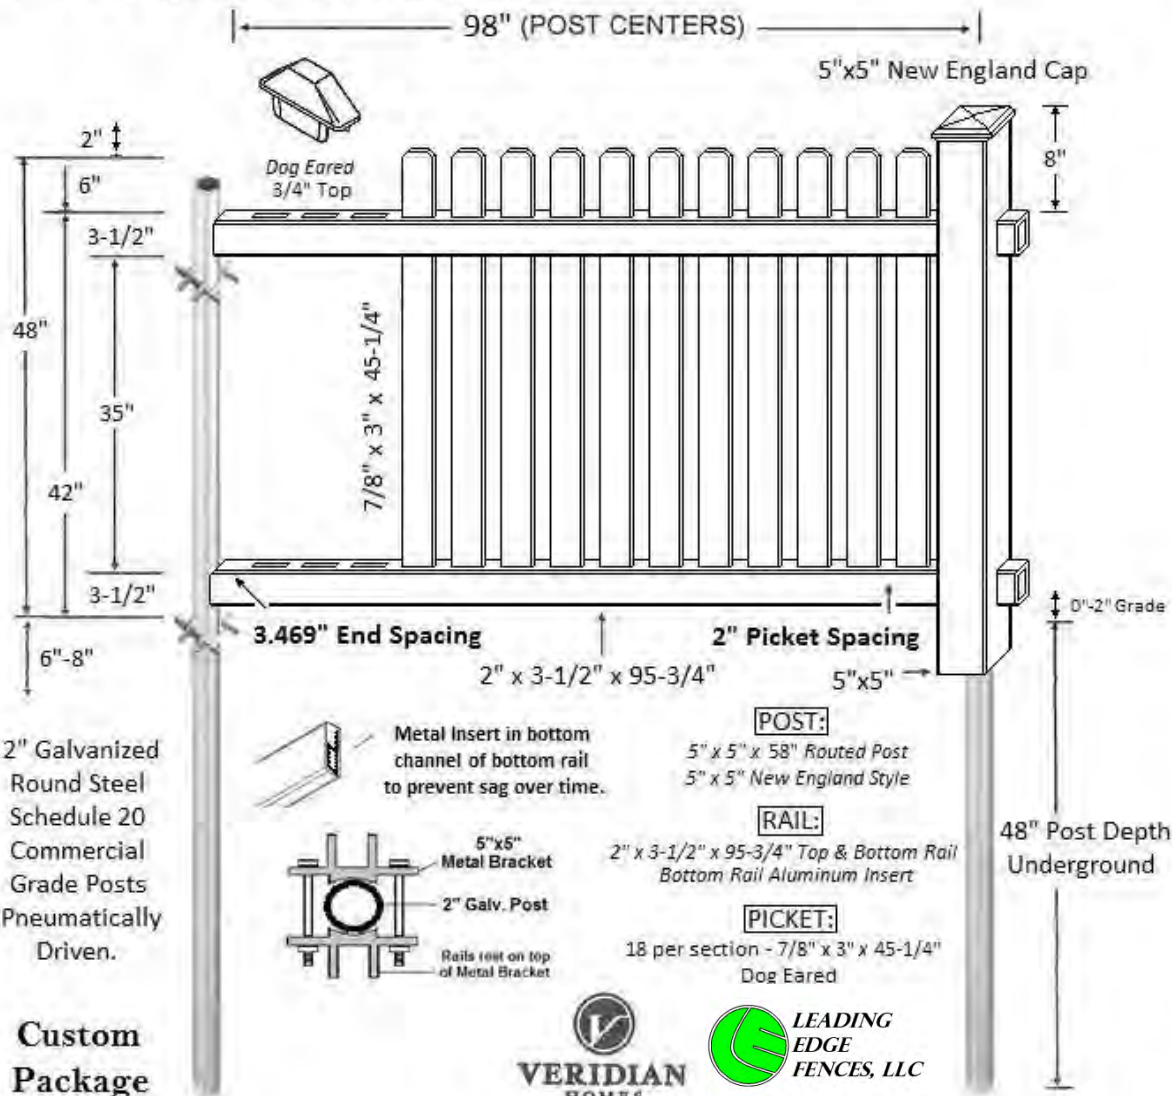

PVC
4' Tall 2" Spaced 3" Picket Dog Eared

Madison

PVC
4' Tall 50/50 1.5" Spaced 1 3/8" Picket

Hamilton

Custom Package

PVC
4' Tall 2" Spaced 3" Picket Spade

Franklin

PVC
4' Tall 50/50 1.5" Spaced 1 3/8" Picket

Henry

PVC
5' Tall 3 Rail 2" Spaced 3" Picket

John Adams

**5' Tall 3 rail 1.5" Spaced 1-3/8" Picket
w/ ladder lattice on top**

Mason

PVC
5' Tall 3 Rail 1.5" Spaced 1-3/8" Picket

Samuel Adams

PVC
 5' Tall 3 rail 1.5" Spaced 1-3/8" Picket
 w/ diagonal lattice on top