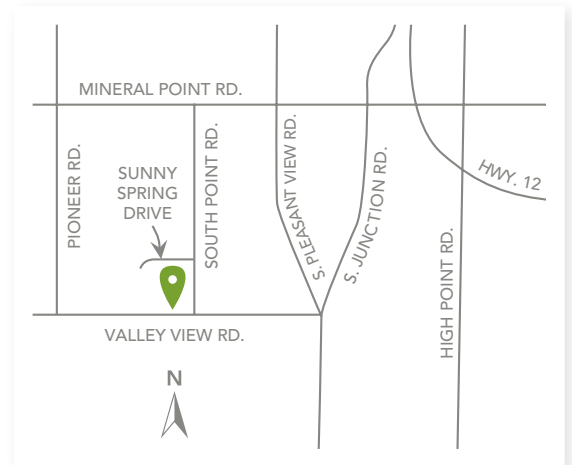

# 1000 OAKS

West Madison

- SUPRA KEY LOCATION
- CLUSTER BOX UNIT
- PAVED PATHS
- GRAVEL PATHS

- FURNISHED MODEL
- MOVE-IN READY HOMES
- HOMESITES AVAILABLE
- TWIN HOMES AVAILABLE
- SOLD
- FUTURE PHASE

DESIGN STUDIO: 6801 South Towne Drive, Madison WI 53717

## DIRECTIONS

Take Mineral Point Road west, turn left on South Point Road and turn right on Sunny Spring Drive.

### HIGHWAY

- 5 minutes from Hwy. 12/18

### AIRPORT

- 30 minutes from Dane County Regional Airport