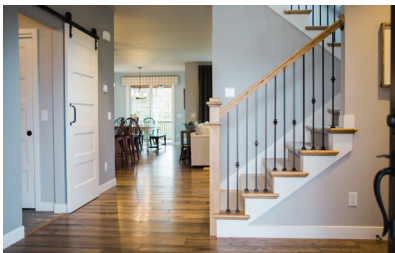

THE CARMICHAEL

AT 1000 OAKS

The Carmichael in 1000 Oaks features Kohler® plumbing fixtures, Hallman Lindsay™ interior paint, Floor360 flooring, Madison Lighting light fixtures, and appliances from Grand Appliance.

FEATURES

- Kitchen open to living and dining areas
- Large kitchen island
- Walk-in kitchen pantry
- Flex room for formal dining, office, etc.
- Loft area on second floor
- First floor owner's suite with walk-in closet and private bath
- Spacious laundry/mudroom
- Nine foot ceilings on first floor
- Full basement
- Award-winning, high-performance home

GREAT ROOM

- Gas fireplace by Heat-N-Glo™
- McKinley mantel, maple stained **Toast** with floor to ceiling County Market Corp. stone in **Traditional Charcoal Delight**
- Custom Shaker bookcases surrounding fireplace, painted **Pewter Cast**
- Box Newel upper and lower staircase with **Cloud** risers and Toast end caps with square metal spindles in **Satin Black** and Shaw® Reviving patterned carpet

THROUGHOUT THIS HOME:

- Nine foot ceilings on first floor
- Orange peel textured walls painted **Place of Dust**
- 4 1/4" baseboards and 2 1/4" casings, painted **Cloud**
- 5-Panel solid core doors, painted **Cloud**
- Shaw® Picasso Hickory in **Beige**
- Custom Auburn Ridge cabinetry
- Smart Home+ technology
- Energy expert certified