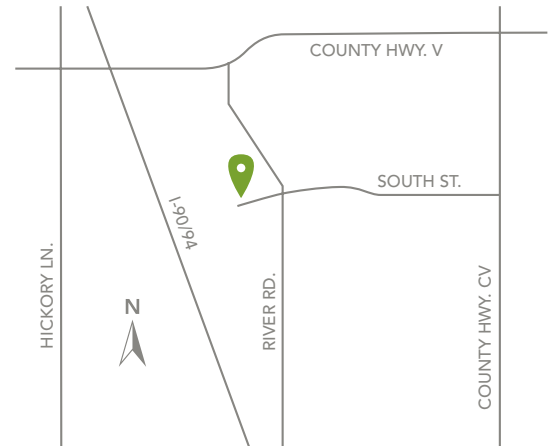

CHAPEL GREEN

DEFOREST

Dream. Build. Live.

DESIGN STUDIO: 6801 South Towne Dr, Madison WI 53713

PHONE: 608.226.3000 | WEB: VeridianHomes.com

CHAPEL GREEN

DEFOREST

THERE'S PLENTY OF GREEN TO ENJOY IN THIS DEFOREST NEIGHBORHOOD. You'll have a city park bordering the north side, and another one to the south. Chances are, one of them literally will be right out your back door. And we haven't even mentioned the environmental corridor, with a winding walking path and a seasonal stream. Use it to stroll with the stroller, romp with the dog, or visit with your neighbors – and check out the park in their backyard.

DIRECTIONS

From I-94, take Hwy. V east, then go right on River Road and right on South Street.

SCHOOLS

Yahara Grade School
DeForest Middle School
DeForest High School

HIGHWAY

2 minutes from I-90/94

AIRPORT

10 minutes from Dane County
Regional Airport

LIBRARY

4 minutes from
DeForest Public Library

SHOPPING

9 minutes from East Towne Mall
30 minutes from West Towne Mall