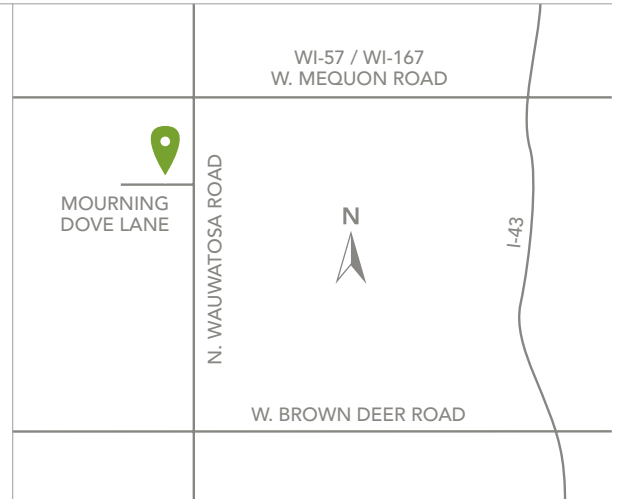

# THE ENCLAVE AT MEQUON PRESERVE

MEQUON

DISCOVER THE MAGIC IN THE ENCLAVE AT MEQUON PRESERVE. Just minutes from the Mequon Nature Preserve, the Enclave allows natural beauty and luxury to join in perfect harmony. You'll adore each and every day in this neighborhood, the perfect place for your family to flourish. Welcome to the Enclave at Mequon Preserve, a community you'll be proud to call home.

## FURNISHED MODEL ADDRESS

10805 N Firefly Drive, Mequon, WI 53097

## DIRECTIONS

From I-43, take exit 85 for WI-57/WI-167 (Mequon Road) West, turn left onto N. Wauwatosa Road, turn right onto Mourning Dove Lane.

## SHOPPING

4 minutes from Mequon Town  
Center  
9 minutes from East Towne  
Square Mall  
12 minutes from The Pavillions  
at Mequon