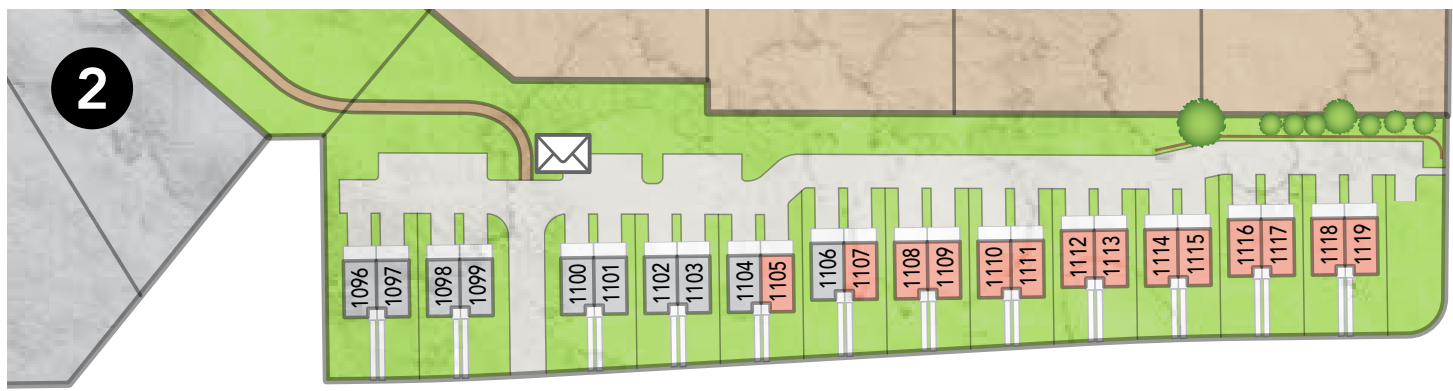

VILLAGE AT AUTUMN LAKE

EAST MADISON

Dream. Build. Live.

DESIGN STUDIO: 6801 South Towne Dr, Madison WI 53713

PHONE: 608.226.3000 | WEB: VeridianHomes.com

VILLAGE AT AUTUMN LAKE

EAST MADISON

- FURNISHED MODEL
- SOLD
- OWNED BY OTHERS
- MOVE-IN READY HOMES
- FUTURE PHASE
- CLUSTER BOX UNITS
- HOMESITES AVAILABLE
- FUTURE TWIN HOMES
- PAVED PATHS
- TWIN HOMES AVAILABLE
- MULTI-FAMILY
- GRAVEL PATHS
- TOWNHOMES AVAILABLE
- MIXED USE
- BIKE PATH

53.1 acres

WATER FEATURES

40x45 feet (lit at night)

11x30 feet

TRAILS

7 miles total

TRAIL AROUND LAKE

1.25 miles

Photos are representative, not actual photos at Village at Autumn Lake.

FURNISHED MODEL ADDRESS

1803 Autumn Lake Parkway, Madison, WI 53718
(Homesite 603)

DIRECTIONS

Head north on I-39N/I-90W toward I-94, take exit 135C, go right on High Crossing Boulevard, turn right on City View Drive, left on Burke Road, right on Felland Road and right on Lien Road.