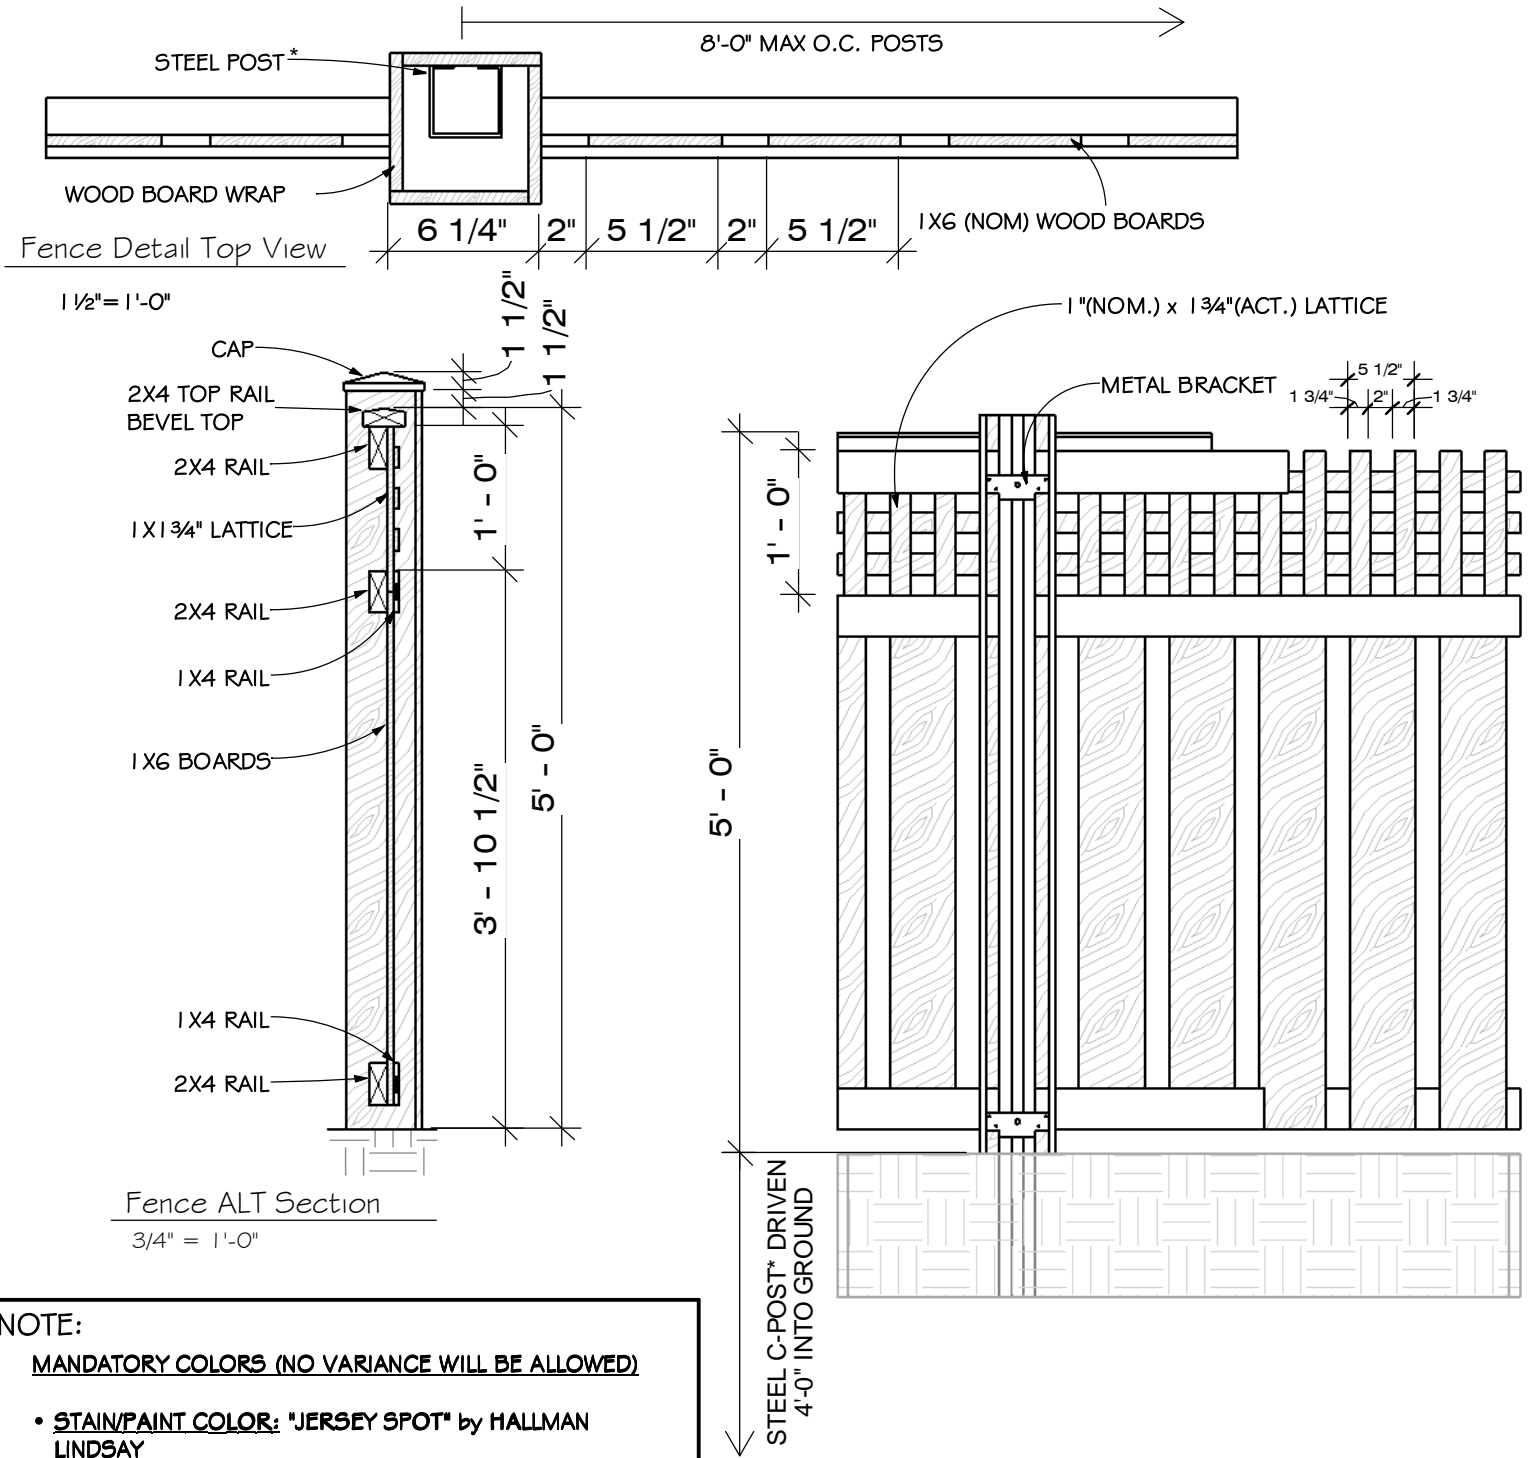

BIRCHWOOD POINT 4' WOOD

NOTE:
MANDATORY COLORS (NO VARIANCE WILL BE ALLOWED)

- **STAIN/PAINT COLOR: "JERSEY SPOT" by HALLMAN LINDSAY**

not required to buy Hallman Lindsay, but color must match

- CUSTOM BUILT ON THE JOBSITE
- INSTALLED WITH STEEL C-POSTS DRIVEN APPROX. 4' INTO GROUND*
- INSTALLED WITH METAL BRACKETS THAT ATTACH TO POST AND SCREW INTO STRINGERS
- MAX HEIGHT 4'-0"
- STYLE MUST BE IN WOOD

* 4x4 treated wood post may be substituted for steel c-post

BIRCHWOOD POINT

4' VINYL

PVC
4' Tall 2" Spaced 6" Wide Picket

Washington

NOTE:

MANDATORY REQUIREMENTS (NO VARIANCE WILL BE ALLOWED)

- FENCE MUST BE VINYL
- VINYL COLOR: ALMOND (PREVIOUSLY SANDSTONE)
- FENCE STYLE IS THE WASHINGTON

BIRCHWOOD POINT 5' WOOD

NOTE:
MANDATORY COLORS (NO VARIANCE WILL BE ALLOWED)
 • **STAIN/PAINT COLOR: "JERSEY SPOT" by HALLMAN LINDSAY**
 not required to buy Hallman Lindsay, but color must match

- CUSTOM BUILT ON THE JOBSITE
 - INSTALLED WITH STEEL C-POSTS DRIVEN APPROX. 4' INTO GROUND*
 - INSTALLED WITH METAL BRACKETS THAT ATTACH TO POST AND SCREW INTO STRINGERS
 - MAX HEIGHT 5'-0"
 - STYLE MUST BE IN WOOD
- * 6x6 treated wood post may be substituted for steel c-post

6801 South Towne Drive
 Madison, WI 53713
 Phone 608.226.3100
 Fax 608.226.0600

BIRCHWOOD POINT 5' VINYL

Abigail

NOTE:

MANDATORY REQUIREMENTS (NO VARIANCE WILL BE ALLOWED)

- FENCE MUST BE VINYL
- VINYL COLOR: ALMOND (PREVIOUSLY SANDSTONE)
- FENCE STYLE IS THE ABIGAIL