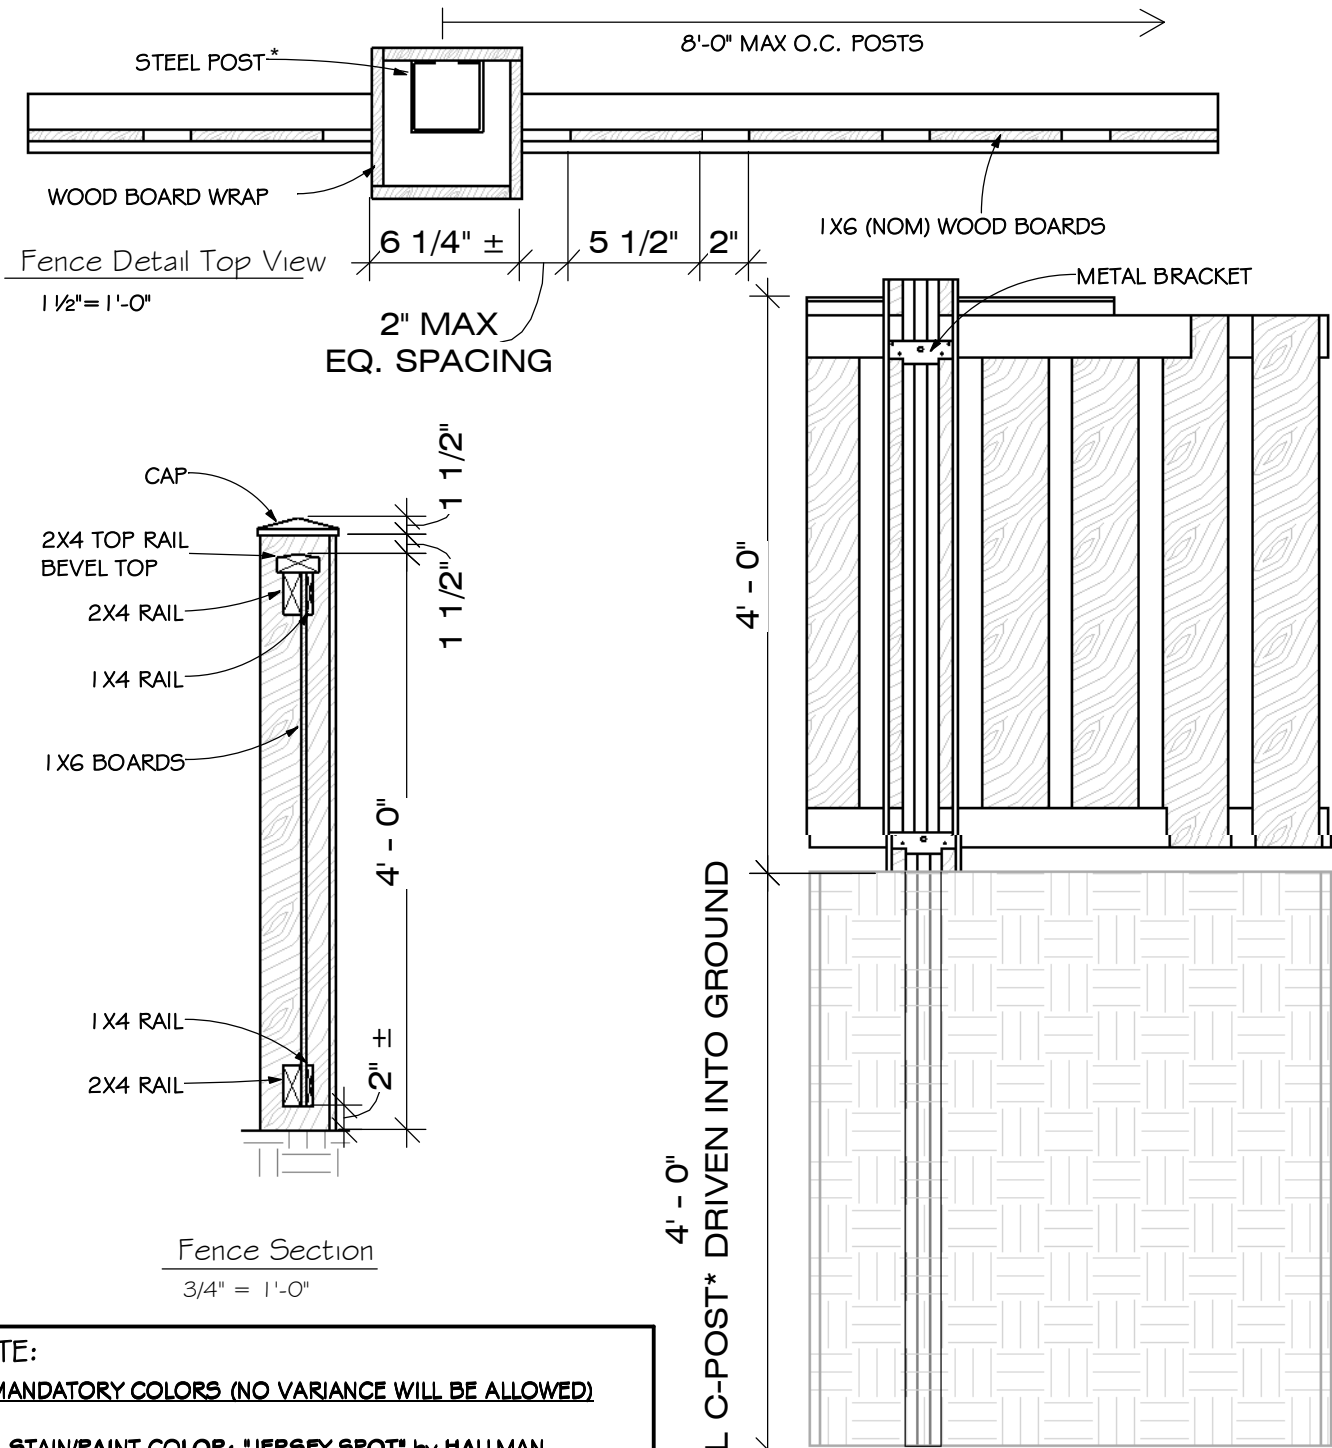

BIRCHWOOD POINT 4' WOOD

NOTE:
MANDATORY COLORS (NO VARIANCE WILL BE ALLOWED)

- **STAIN/PAINT COLOR: "JERSEY SPOT" by HALLMAN LINDSAY**

not required to buy Hallman Lindsay, but color must match

- CUSTOM BUILT ON THE JOBSITE
- INSTALLED WITH STEEL C-POSTS DRIVEN APPROX. 4' INTO GROUND*
- INSTALLED WITH METAL BRACKETS THAT ATTACH TO POST AND SCREW INTO STRINGERS
- MAX HEIGHT 4'-0"
- STYLE MUST BE IN WOOD

* 4x4 treated wood post may be substituted for steel c-post

BIRCHWOOD POINT

4' VINYL

PVC
4' Tall 2" Spaced 6" Wide Picket

Washington

NOTE:

MANDATORY REQUIREMENTS (NO VARIANCE WILL BE ALLOWED)

- FENCE MUST BE VINYL
- VINYL COLOR: ALMOND (PREVIOUSLY SANDSTONE)
- FENCE STYLE IS THE WASHINGTON

BIRCHWOOD POINT 5' WOOD

NOTE:
MANDATORY COLORS (NO VARIANCE WILL BE ALLOWED)
 • **STAIN/PAINT COLOR: "JERSEY SPOT" by HALLMAN LINDSAY**
 not required to buy Hallman Lindsay, but color must match

- CUSTOM BUILT ON THE JOBSITE
 - INSTALLED WITH STEEL C-POSTS DRIVEN APPROX. 4' INTO GROUND*
 - INSTALLED WITH METAL BRACKETS THAT ATTACH TO POST AND SCREW INTO STRINGERS
 - MAX HEIGHT 5'-0"
 - STYLE MUST BE IN WOOD
- * 6x6 treated wood post may be substituted for steel c-post

6801 South Towne Drive
 Madison, WI 53713
 Phone 608.226.3100
 Fax 608.226.0600

BIRCHWOOD POINT 5' VINYL

Abigail

NOTE:

MANDATORY REQUIREMENTS (NO VARIANCE WILL BE ALLOWED)

- FENCE MUST BE VINYL
- VINYL COLOR: ALMOND (PREVIOUSLY SANDSTONE)
- FENCE STYLE IS THE ABIGAIL