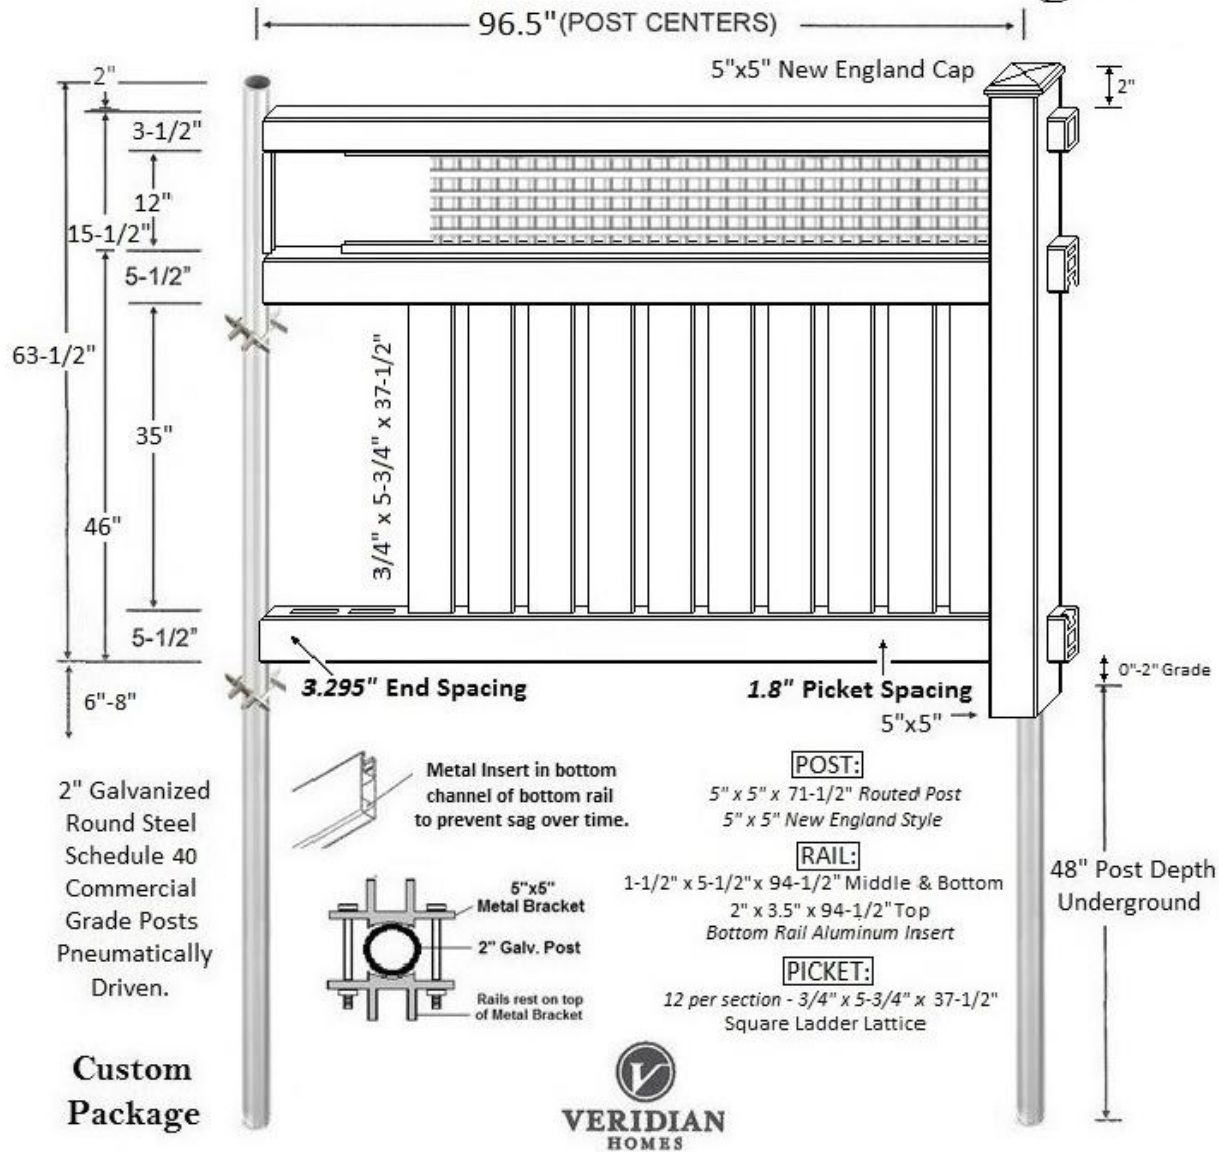

BIRCHWOOD POINT 4' WOOD

NOTE:
MANDATORY COLORS (NO VARIANCE WILL BE ALLOWED)

- **STAIN/PAINT COLOR: "JERSEY SPOT" by HALLMAN LINDSAY**

not required to buy Hallman Lindsay, but color must match

- CUSTOM BUILT ON THE JOBSITE
- INSTALLED WITH STEEL C-POSTS DRIVEN APPROX. 4' INTO GROUND*
- INSTALLED WITH METAL BRACKETS THAT ATTACH TO POST AND SCREW INTO STRINGERS
- MAX HEIGHT 4'-0"
- STYLE MUST BE IN WOOD

* 4x4 treated wood post may be substituted for steel c-post

BIRCHWOOD POINT

4' VINYL

PVC
4' Tall 2" Spaced 6" Wide Picket

Washington

NOTE:

MANDATORY REQUIREMENTS (NO VARIANCE WILL BE ALLOWED)

- FENCE MUST BE VINYL
- VINYL COLOR: ALMOND (PREVIOUSLY SANDSTONE)
- FENCE STYLE IS THE WASHINGTON

BIRCHWOOD POINT 5' WOOD

NOTE:
MANDATORY COLORS (NO VARIANCE WILL BE ALLOWED)
 • **STAIN/PAINT COLOR: "JERSEY SPOT" by HALLMAN LINDSAY**
 not required to buy Hallman Lindsay, but color must match

- CUSTOM BUILT ON THE JOBSITE
 - INSTALLED WITH STEEL C-POSTS DRIVEN APPROX. 4' INTO GROUND*
 - INSTALLED WITH METAL BRACKETS THAT ATTACH TO POST AND SCREW INTO STRINGERS
 - MAX HEIGHT 5'-0"
 - STYLE MUST BE IN WOOD
- * 6x6 treated wood post may be substituted for steel c-post

6801 South Towne Drive
 Madison, WI 53713
 Phone 608.226.3100
 Fax 608.226.0600

BIRCHWOOD POINT 5' VINYL

Abigail

NOTE:

MANDATORY REQUIREMENTS (NO VARIANCE WILL BE ALLOWED)

- FENCE MUST BE VINYL
- VINYL COLOR: ALMOND (PREVIOUSLY SANDSTONE)
- FENCE STYLE IS THE ABIGAIL