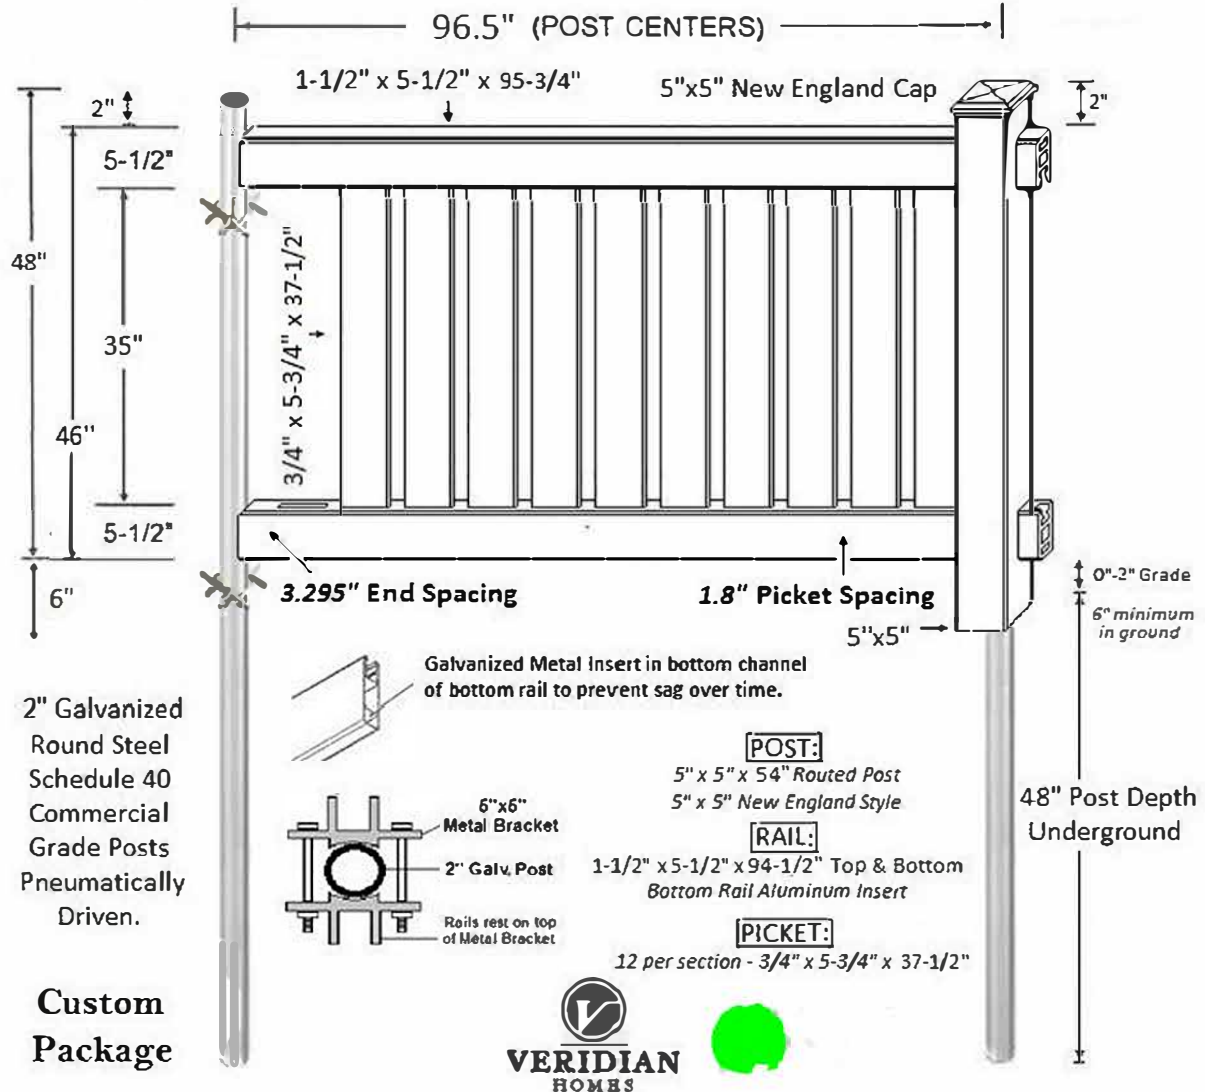

BIRCHWOOD POINT 4' WOOD

NOTE:
MANDATORY COLORS (NO VARIANCE WILL BE ALLOWED)

- **STAIN/PAINT COLOR: "JERSEY SPOT" by HALLMAN LINDSAY**

not required to buy Hallman Lindsay, but color must match

- CUSTOM BUILT ON THE JOBSITE
- INSTALLED WITH STEEL C-POSTS DRIVEN APPROX. 4' INTO GROUND*
- INSTALLED WITH METAL BRACKETS THAT ATTACH TO POST AND SCREW INTO STRINGERS
- MAX HEIGHT 4'-0"
- STYLE MUST BE IN WOOD

* 4x4 treated wood post may be substituted for steel c-post

BIRCHWOOD POINT

4' VINYL

PVC
4' Tall 2" Spaced 6" Wide Picket

Washington

NOTE:

MANDATORY REQUIREMENTS (NO VARIANCE WILL BE ALLOWED)

- FENCE MUST BE VINYL
- VINYL COLOR: ALMOND (PREVIOUSLY SANDSTONE)
- FENCE STYLE IS THE WASHINGTON

BIRCHWOOD POINT 5' WOOD

NOTE:
MANDATORY COLORS (NO VARIANCE WILL BE ALLOWED)
 • **STAIN/PAINT COLOR: "JERSEY SPOT" by HALLMAN LINDSAY**
 not required to buy Hallman Lindsay, but color must match

- CUSTOM BUILT ON THE JOBSITE
 - INSTALLED WITH STEEL C-POSTS DRIVEN APPROX. 4' INTO GROUND*
 - INSTALLED WITH METAL BRACKETS THAT ATTACH TO POST AND SCREW INTO STRINGERS
 - MAX HEIGHT 5'-0"
 - STYLE MUST BE IN WOOD
- * 6x6 treated wood post may be substituted for steel c-post

6801 South Towne Drive
 Madison, WI 53713
 Phone 608.226.3100
 Fax 608.226.0600

BIRCHWOOD POINT 5' VINYL

Abigail

NOTE:

MANDATORY REQUIREMENTS (NO VARIANCE WILL BE ALLOWED)

- FENCE MUST BE VINYL
- VINYL COLOR: ALMOND (PREVIOUSLY SANDSTONE)
- FENCE STYLE IS THE ABIGAIL