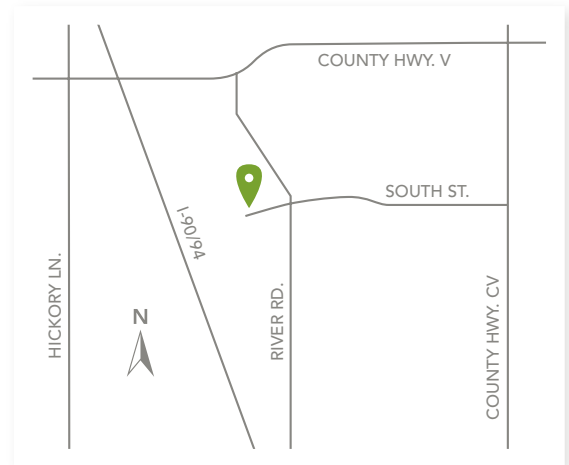

CHAPEL GREEN

DeForest

Dream. Build. Live.

DESIGN STUDIO: 6801 South Towne Drive, Madison WI 53717

PHONE: 608.226.3000 | WEB: VeridianHomes.com

VERIDIAN HOMES

CHAPEL GREEN

DeForest

THERE'S PLENTY OF GREEN TO ENJOY IN THIS DEFOREST NEIGHBORHOOD. You'll have a city park bordering the north side, and another one to the south. Chances are, one of them literally will be right out your back door. And we haven't even mentioned the environmental corridor, with a winding walking path and a seasonal stream. Use it to stroll with the stroller, romp with the dog, or visit with your neighbors – and check out the park in their backyard.

DIRECTIONS

From I-94, take Hwy. V east, then go right on River Road and right on South Street.

SCHOOLS

- Yahara Grade School
- DeForest Middle School
- DeForest High School

HIGHWAY

- 2 minutes from I-90/94

AIRPORT

- 10 minutes from Dane County Regional Airport

LIBRARY

- 4 minutes from DeForest Public Library

SHOPPING

- 9 minutes from East Towne Mall
- 30 minutes from West Towne Mall