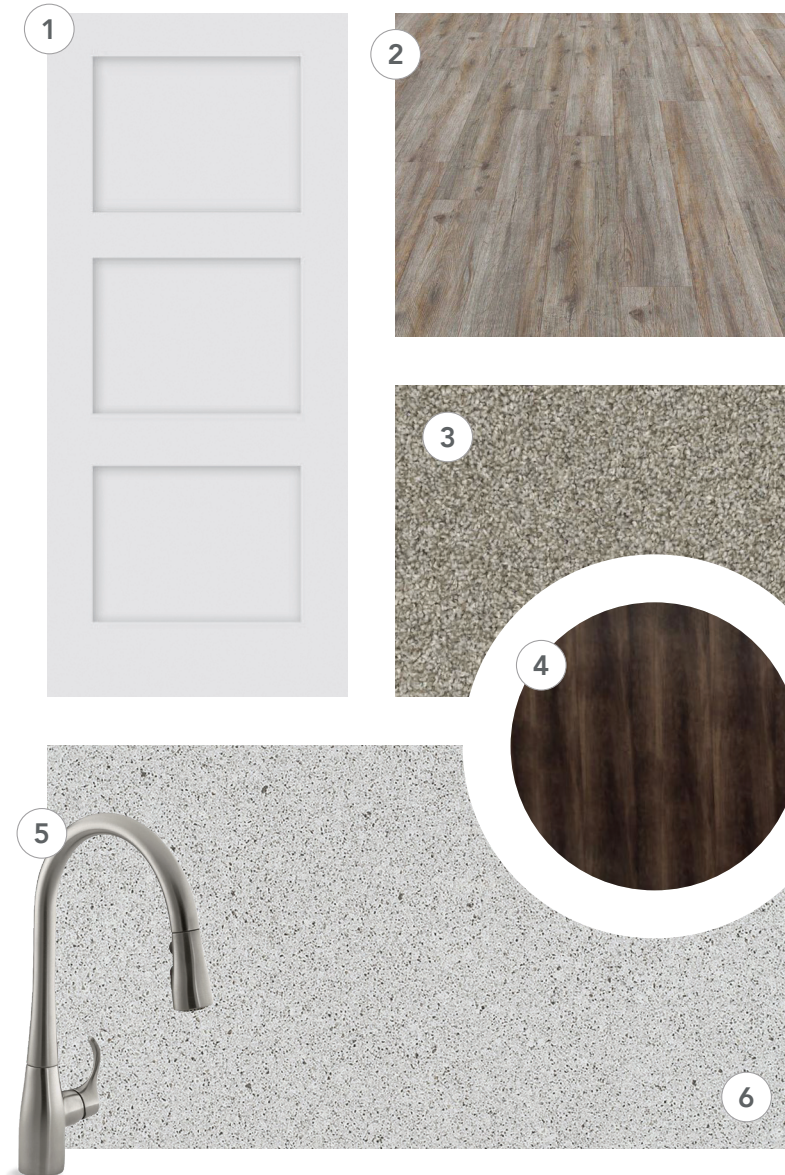

PHONE: 1.800.726.7397 | WEB: VeridianHomes.com

COLOR SCHEME:

Cloud Gray

**INTERIOR AND KITCHEN SELECTIONS:**

- ① Interior Door Style: Solid Core 5 Panel in Cloud
- ② Interior Flooring: Carbonado in Natural Oak
- ③ Interior Carpet: Grand Turk in Ornamental Gate
- ④ Kitchen Cabinets: Shaker in Cloud (Island in Elm Gray)
- ⑤ Kitchen Faucet: Simplice in Matte Black
- ⑥ Kitchen Counters: Quartz in Pewter

Elm Gray

**INTERIOR AND KITCHEN SELECTIONS:**

- ① Interior Door Style: Solid Core 3 Panel Modern in Cloud
- ② Interior Flooring: Carbonado in Henderson Oak
- ③ Interior Carpet: Grand Turk in Barely There
- ④ Kitchen Cabinets: Simplicity in Elm Gray
- ⑤ Kitchen Faucet: Simplice in Vibrant Stainless
- ⑥ Kitchen Countertops: Quartz in Rocky Shores