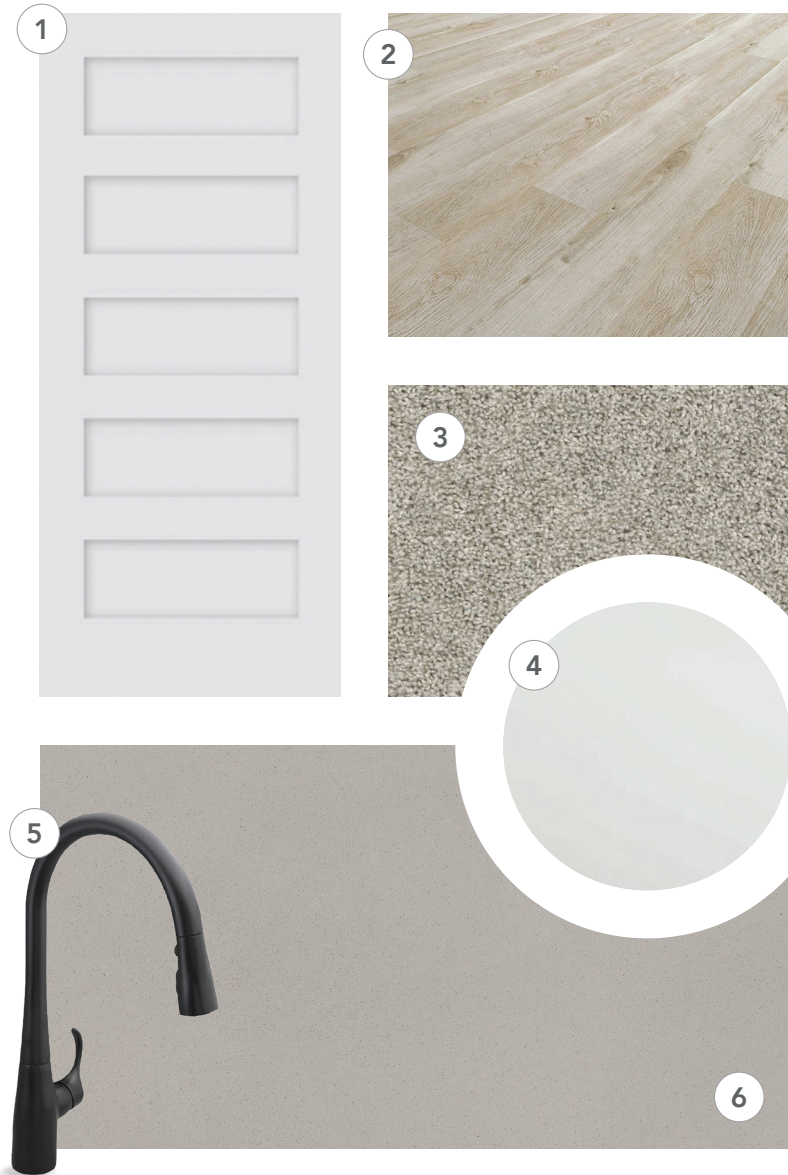

GRANDVIEW COMMONS NORTHEAST · 3 BEDS · 2.5 BATHS · 1,478 SQ FT\*

**THE EMERSON PRAIRIE CONDOS**

Welcome to condominium living, like you've never thought possible. The type that's both laid-back and sophisticated. The layout makes use of every inch, offering features like a breakfast bar, kitchen pantry and first floor laundry. You'll welcome guests to hang around a little while longer in the cozy third bedroom, although they will likely envy your own little piece of heaven that is the owner's suite.

PHONE: 1.800.726.7397 | WEB: VeridianHomes.com

COLOR SCHEME:

Cloud Gray

**INTERIOR AND KITCHEN SELECTIONS:**

- ① Interior Door Style: Solid Core 5 Panel in Cloud
- ② Interior Flooring: Carbonado in Natural Oak
- ③ Interior Carpet: Grand Turk in Ornamental Gate
- ④ Kitchen Cabinets: Shaker in Cloud (Island in Elm Gray)
- ⑤ Kitchen Faucet: Simplice in Matte Black
- ⑥ Kitchen Counters: Quartz in Pewter

Elm Gray

**INTERIOR AND KITCHEN SELECTIONS:**

- ① Interior Door Style: Solid Core 3 Panel Modern in Cloud
- ② Interior Flooring: Carbonado in Henderson Oak
- ③ Interior Carpet: Grand Turk in Barely There
- ④ Kitchen Cabinets: Simplicity in Elm Gray
- ⑤ Kitchen Faucet: Simplice in Vibrant Stainless
- ⑥ Kitchen Countertops: Quartz in Rocky Shores