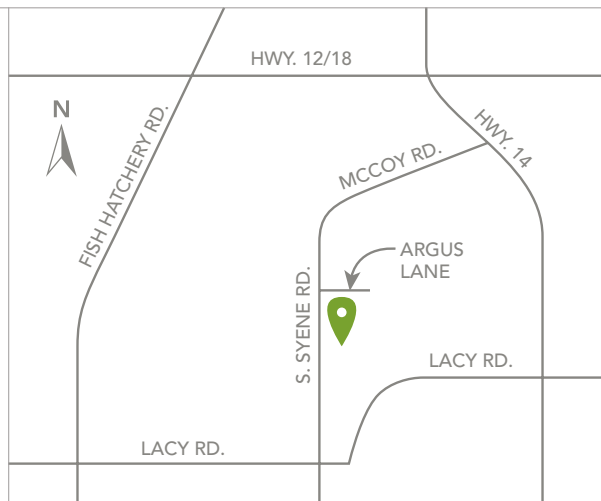

UPTOWN CROSSING

FITCHBURG

Dream. Build. Live.

DESIGN STUDIO: 6801 South Towne Dr, Madison WI 53713

PHONE: 608.226.3000 | WEB: VeridianHomes.com

VERIDIAN HOMES

UPTOWN CROSSING

FITCHBURG

ESCAPE THE HUSTLE AND BUSTLE WITHOUT GOING TOO FAR. Uptown Crossing is a great choice for anyone looking to be close to the action without all the noise; conveniently located just a short drive from Madison's downtown. Fitchburg's up and coming community has plenty to offer from its parks and nature preserves, to the nearby bike trails, and don't forget about the weekly farmers' market. In Uptown Crossing your family will get the best of both worlds.

Photos are representative, not actual photos at Uptown Crossing.

DIRECTIONS

Head south on Hwy. 14, take the County Road MM exit, turn right on to McCoy Road, follow Syene Road and turn left onto Argus Lane.

SHOPPING

12 minutes from Capital Square
12 minutes from West Towne Mall
14 minutes from Hilldale Shopping
Center
16 minutes from Greenway Station