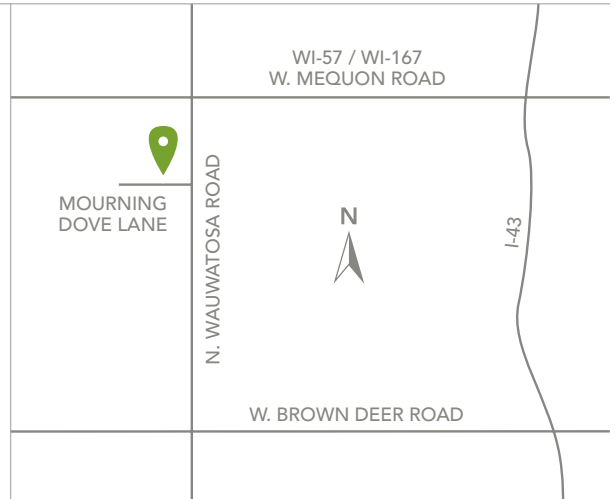

# THE ENCLAVE AT MEQUON PRESERVE

MEQUON

DISCOVER THE MAGIC IN THE ENCLAVE AT MEQUON PRESERVE. Just minutes from the Mequon Nature Preserve, the Enclave allows natural beauty and luxury to join in perfect harmony. You'll adore each and every day in this neighborhood, the perfect place for your family to flourish. Welcome to the Enclave at Mequon Preserve, a community you'll be proud to call home.

## FURNISHED MODEL ADDRESS

10805 N Firefly Drive, Mequon, WI 53097

## DIRECTIONS

From I-43, take exit 85 for WI-57/WI-167 (Mequon Road) West, turn left onto N. Wauwatosa Road, turn right onto Mourning Dove Lane.

## SHOPPING

4 minutes from Mequon Town  
Center  
9 minutes from East Towne  
Square Mall  
12 minutes from The Pavillions  
at Mequon