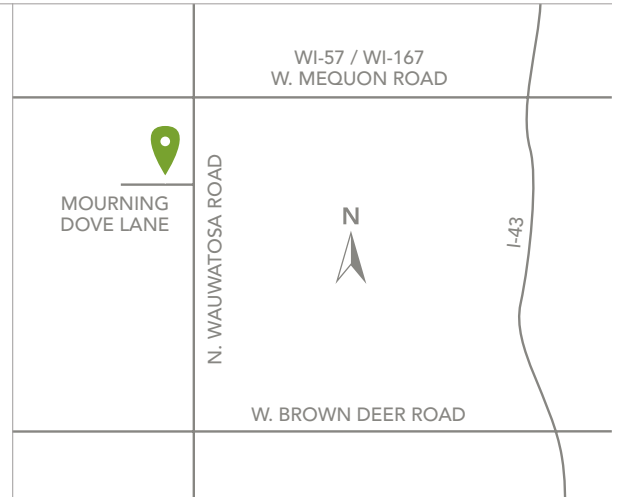

# THE ENCLAVE AT MEQUON PRESERVE

MEQUON

DISCOVER THE MAGIC IN THE ENCLAVE AT MEQUON PRESERVE. Just minutes from the Mequon Nature Preserve, the Enclave allows natural beauty and luxury to join in perfect harmony. You'll adore each and every day in this neighborhood, the perfect place for your family to flourish. Welcome to the Enclave at Mequon Preserve, a community you'll be proud to call home.

## FURNISHED MODEL ADDRESS

10805 N Firefly Drive, Mequon, WI 53097

## DIRECTIONS

From I-43, take exit 85 for WI-57/WI-167 (Mequon Road) West, turn left onto N. Wauwatosa Road, turn right onto Mourning Dove Lane.

## SHOPPING

4 minutes from Mequon Town  
Center  
9 minutes from East Towne  
Square Mall  
12 minutes from The Pavillions  
at Mequon