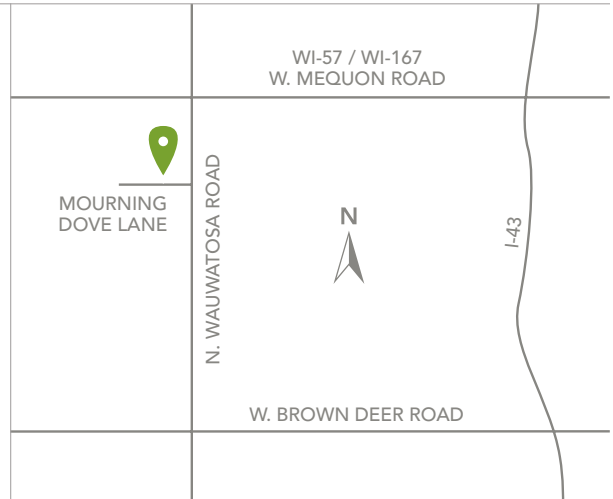

THE ENCLAVE AT MEQUON PRESERVE

MEQUON

Trails/paths and park detail subject to change without notice.

Dream. Build. Live.

10805 Firefly Drive, Mequon, WI 53097

PHONE: 262.252.3303 | WEB: VeridianHomes.com

THE ENCLAVE AT MEQUON PRESERVE

MEQUON

DISCOVER THE MAGIC IN THE ENCLAVE AT MEQUON PRESERVE. Just minutes from the Mequon Nature Preserve, the Enclave allows natural beauty and luxury to join in perfect harmony. You'll adore each and every day in this neighborhood, the perfect place for your family to flourish. Welcome to the Enclave at Mequon Preserve, a community you'll be proud to call home.

FURNISHED MODEL ADDRESS

10805 N Firefly Drive, Mequon, WI 53097

DIRECTIONS

From I-43, take exit 85 for WI-57/WI-167 (Mequon Road) West, turn left onto N. Wauwatosa Road, turn right onto Mourning Dove Lane.

SCHOOLS

Homestead High School
Steffen Middle School
Wilson Elementary School

HIGHWAY

11 minutes to Interstate 41
14 minutes to Interstate 43

AIRPORT

33 minutes to General Mitchell
International Airport

LIBRARY