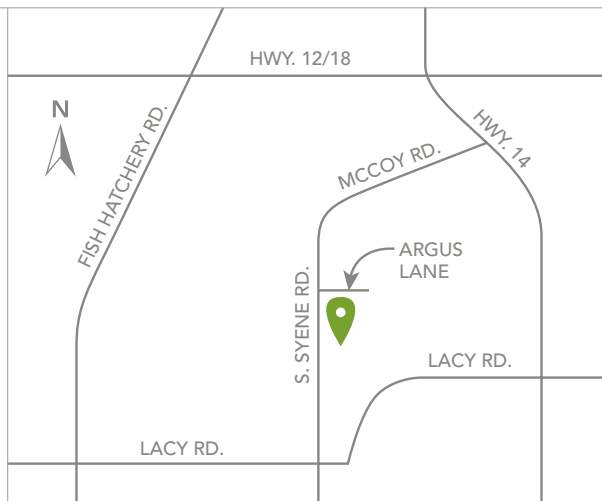

UPTOWN CROSSING

FITCHBURG

Dream. Build. Live.

DESIGN STUDIO: 6801 South Towne Dr, Madison WI 53713

PHONE: 608.226.3000 | WEB: VeridianHomes.com

UPTOWN CROSSING

FITCHBURG

ESCAPE THE HUSTLE AND BUSTLE WITHOUT GOING TOO FAR. Uptown Crossing is a great choice for anyone looking to be close to the action without all the noise; conveniently located just a short drive from Madison's downtown. Fitchburg's up and coming community has plenty to offer from its parks and nature preserves, to the nearby bike trails, and don't forget about the weekly farmers' market. In Uptown Crossing your family will get the best of both worlds.

Photos are representative, not actual photos at Uptown Crossing.

DIRECTIONS

Head south on Hwy. 14, take the County Road MM exit, turn right on to McCoy Road, follow Syene Road and turn left onto Argus Lane.

SCHOOLS

Netherwood Knoll Elementary School
Oregon Middle School
Oregon High School

HIGHWAY

2 minutes from Hwy 12/14

AIRPORT

23 minutes from Dane County
Regional Airport

LIBRARY

3 minutes from Fitchburg
Public Library

SHOPPING

12 minutes from Capital Square
12 minutes from West Towne Mall
14 minutes from Hilldale Shopping
Center
16 minutes from Greenway Station