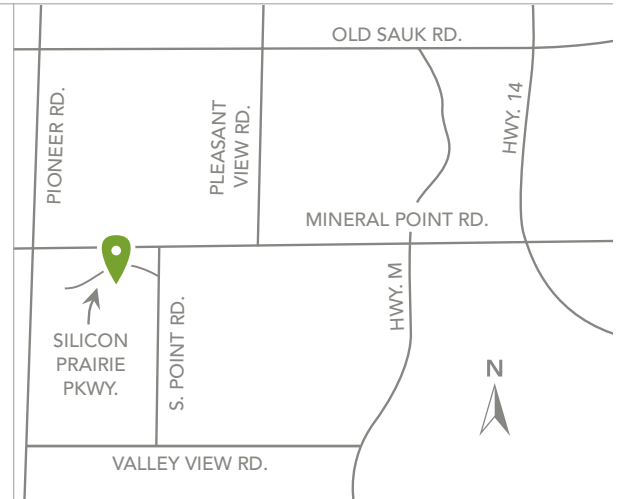

BIRCHWOOD POINT

WEST MADISON

Dream. Build. Live.

DESIGN STUDIO: 6801 South Towne Dr, Madison WI 53713

PHONE: 608.226.3000 | WEB: VeridianHomes.com

BIRCHWOOD POINT

WEST MADISON

WELCOME TO YOUR HAVEN ON THE WEST SIDE. Your gateway to indulgent restaurants and sophisticated shopping centers. Welcome to the enclave that is Birchwood Point. Featuring a plethora of single family homesites, with parks and ponds as far as the eye can see. Birchwood makes for the ultimate residence. Did we mention its absolutely enviable location?

DIRECTIONS

Take Mineral Point Road west, turn left on South Point Road, go right on Silicon Prairie Parkway and right on Sugar Maple Lane.

SCHOOLS

Olson Elementary School
Toki Middle School
Memorial High School

HIGHWAY

7 minutes from Hwy. 12/14

AIRPORT

28 minutes from Dane County
Regional Airport

LIBRARY

5 minutes from Ashman Public
Library

SHOPPING

4 minutes from West Towne Mall
6 minutes from Greenway Station
14 minutes from Hilldale Shopping
Center