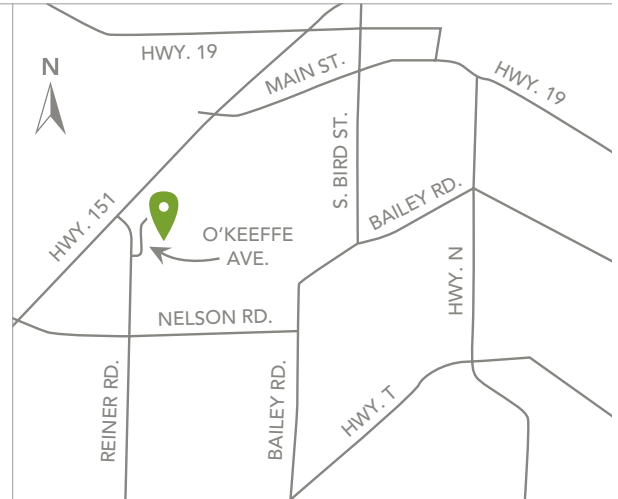

# SMITH'S CROSSING

SUN PRAIRIE

IN THIS INNOVATIVE SUN PRAIRIE NEIGHBORHOOD, we've taken some wise ideas from old-fashioned neighborhoods – things like wider sidewalks, narrower streets, loads of greenspaces, and plenty of community gathering places. The ideas intersect at a place called Smith's Crossing. Stop by for a visit. We're guessing you'll want to stay for a decade or so. Smith's Crossing also features a brand new YMCA and Sun Prairie's newest school, Creekside Elementary. All within walking distance!

## DIRECTIONS

From Hwy. 151, take exit #100 and turn south onto Reiner Road, go left on O'Keeffe Avenue, right on Wild Iris Street, then turn onto Thoreau Drive.

## HIGHWAY

There are 3 interchanges on US-151 which meet 90/94 just outside Sun Prairie

## AIRPORT

10 minutes from Dane County Regional Airport