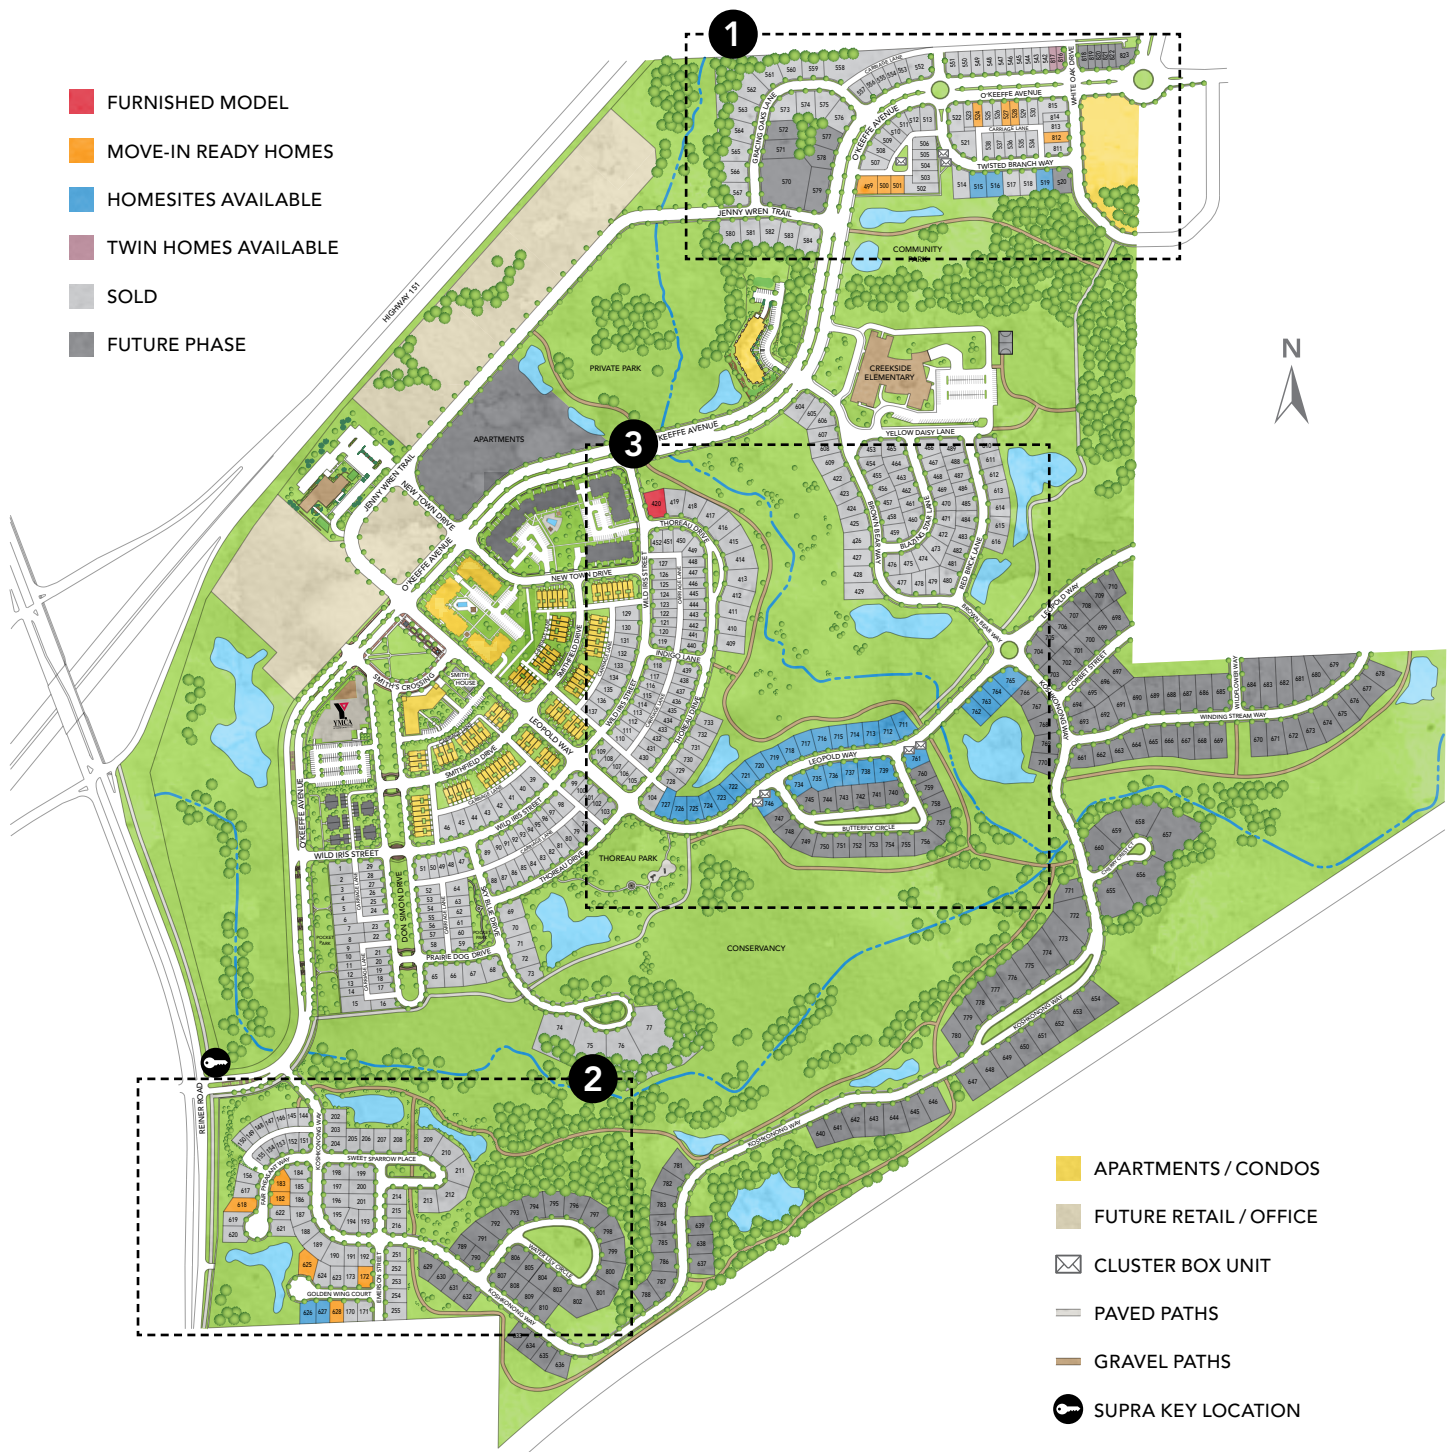

SMITH'S CROSSING

SUN PRAIRIE

Dream. Build. Live.

DESIGN STUDIO: 6801 South Towne Dr, Madison WI 53713

PHONE: 608.226.3000 | WEB: VeridianHomes.com

VERIDIAN HOMES