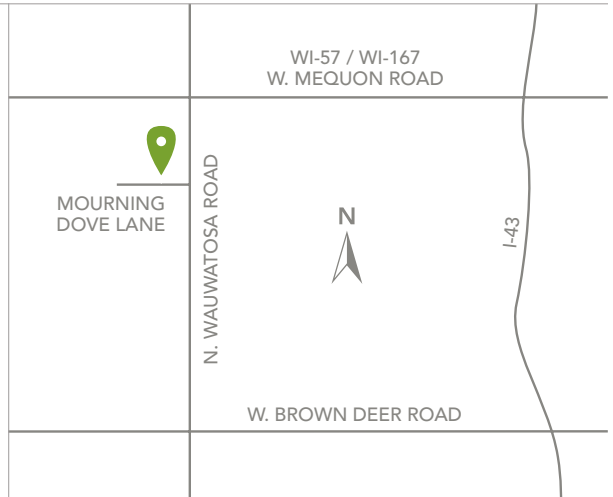

# THE ENCLAVE AT MEQUON PRESERVE

MEQUON

Trails/paths and park detail subject to change without notice.

*Dream. Build. Live.*

10805 Firefly Drive, Mequon, WI 53097

PHONE: 262.252.3303 | WEB: VeridianHomes.com

# THE ENCLAVE AT MEQUON PRESERVE

MEQUON

DISCOVER THE MAGIC IN THE ENCLAVE AT MEQUON PRESERVE. Just minutes from the Mequon Nature Preserve, the Enclave allows natural beauty and luxury to join in perfect harmony. You'll adore each and every day in this neighborhood, the perfect place for your family to flourish. Welcome to the Enclave at Mequon Preserve, a community you'll be proud to call home.

## FURNISHED MODEL ADDRESS

10805 N Firefly Drive, Mequon, WI 53097

## DIRECTIONS

From I-43, take exit 85 for WI-57/WI-167 (Mequon Road) West, turn left onto N. Wauwatosa Road, turn right onto Mourning Dove Lane.