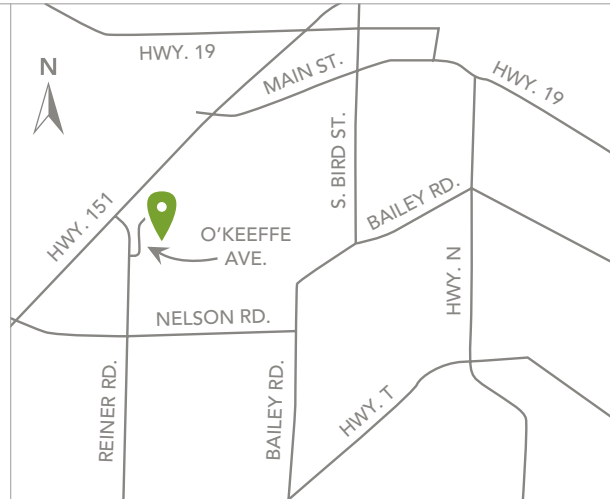

CLUSTER BOX UNITS

PAVED PATHS

GRAVEL PATHS

Trees and landscaping may vary. Trails/paths and park detail subject to change without notice.

SMITH'S CROSSING

SUN PRAIRIE

IN THIS INNOVATIVE SUN PRAIRIE NEIGHBORHOOD, we've taken some wise ideas from old-fashioned neighborhoods – things like wider sidewalks, narrower streets, loads of greenspaces, and plenty of community gathering places. The ideas intersect at a place called Smith's Crossing. Stop by for a visit. We're guessing you'll want to stay for a decade or so. Smith's Crossing also features a brand new YMCA and Sun Prairie's newest school, Creekside Elementary. All within walking distance!

FURNISHED MODEL ADDRESS

1207 Crane Meadow Way, Sun Prairie, WI 53590
(Homesite 902)

DIRECTIONS

From Hwy. 151, take Exit #100 and go south on Reiner Road, turn left on O'Keeffe Avenue, at the traffic circle follow Summerfield Way, then turn right on Crane Meadow Way.

AIRPORT

10 minutes from Dane County Regional Airport

SHOPPING

3 minutes from Target
5 minutes from downtown Sun Prairie shopping
7 minutes from East Towne Mall