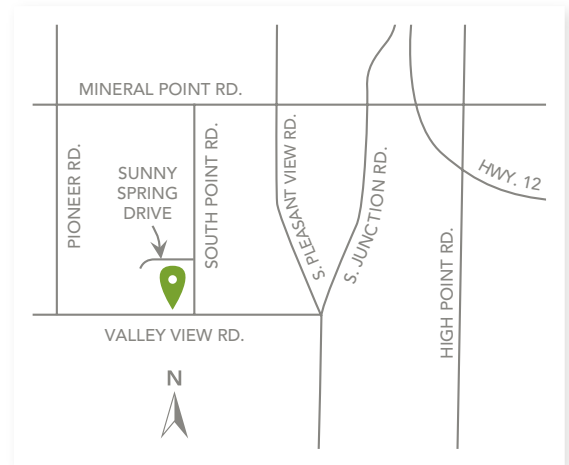

1000 OAKS

West Madison

- SUPRA KEY LOCATION
- CLUSTER BOX UNIT
- PAVED PATHS
- GRASS PATHS

- FURNISHED MODEL
- MOVE-IN READY HOMES
- HOMESITES AVAILABLE
- TWIN HOMES AVAILABLE
- SOLD
- FUTURE PHASE

DESIGN STUDIO: 6801 South Towne Drive, Madison WI 53717

Photos are representative, not actual photos at 1000 Oaks.

DIRECTIONS

Take Mineral Point Road west, turn left on South Point Road and turn right on Sunny Spring Drive.

SCHOOLS

- Olson Elementary School
- Toki Middle School
- Memorial High School

HIGHWAY

- 5 minutes from Hwy. 12/18

AIRPORT

- 30 minutes from Dane County Regional Airport

LIBRARY

- 7 minutes from Alicia Ashman Library

SHOPPING

- 8 minutes from West Towne Mall
- 10 minutes from Greenway Station
- 15 minutes from Hilldale Shopping Center