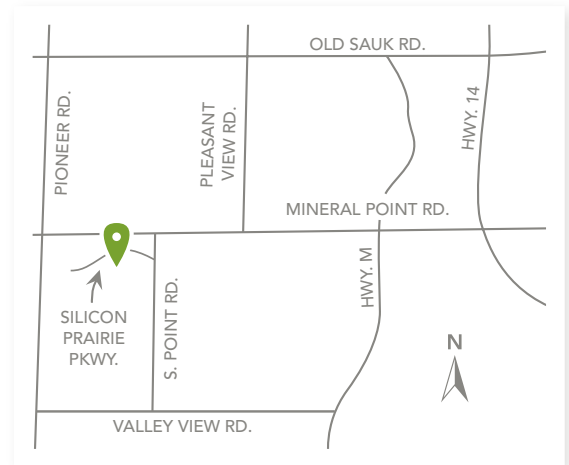

BIRCHWOOD POINT

West Madison

Dream. Build. Live.

DESIGN STUDIO: 6801 South Towne Drive, Madison WI 53717

PHONE: 608.226.3000 | WEB: VeridianHomes.com

BIRCHWOOD POINT

West Madison

WELCOME TO YOUR HAVEN ON THE WEST SIDE. Your gateway to indulgent restaurants and sophisticated shopping centers. Welcome to the enclave that is Birchwood Point. Featuring a plethora of single family homesites, with parks and ponds as far as the eye can see. Birchwood makes for the ultimate residence. Did we mention its absolutely enviable location?

FURNISHED MODEL ADDRESS

415 Sugar Maple Lane, Verona WI 53593
(Homesite 38)

DIRECTIONS

Take Mineral Point Road west, turn left on South Point Road, go right on Silicon Prairie Parkway and right on Sugar Maple Lane.

SCHOOLS

- Olson Elementary School
- West Middleton Elementary School
- Toki Middle School
- Glacier Creek Middle School
- Memorial High School
- Middleton High School

HIGHWAY

7 minutes from Hwy. 12/14

AIRPORT

28 minutes from Dane County Regional Airport

LIBRARY

5 minutes from Ashman Public Library

SHOPPING

- 4 minutes from West Towne Mall
- 6 minutes from Greenway Station
- 14 minutes from Hilldale Shopping Center