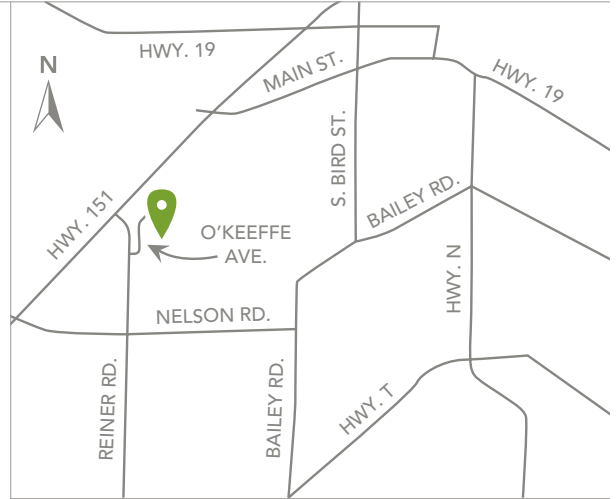

- CLUSTER BOX UNITS
- PAVED PATHS
- GRAVEL PATHS

Trees and landscaping may vary. Trails/paths and park detail subject to change without notice.

SMITH'S CROSSING

SUN PRAIRIE

IN THIS INNOVATIVE SUN PRAIRIE NEIGHBORHOOD, we've taken some wise ideas from old-fashioned neighborhoods – things like wider sidewalks, narrower streets, loads of greenspaces, and plenty of community gathering places. The ideas intersect at a place called Smith's Crossing. Stop by for a visit. We're guessing you'll want to stay for a decade or so. Smith's Crossing also features a brand new YMCA and Sun Prairie's newest school, Creekside Elementary. All within walking distance!

FURNISHED MODEL ADDRESS

1207 Crane Meadow Way, Sun Prairie, WI 53590
(Homesite 902)

DIRECTIONS

From Hwy. 151, take Exit #100 and go south on Reiner Road, turn left on O'Keeffe Avenue, at the traffic circle follow Summerfield Way, then turn right on Crane Meadow Way.

AIRPORT

10 minutes from Dane County Regional Airport

SHOPPING

- 3 minutes from Target
- 5 minutes from downtown Sun Prairie shopping
- 7 minutes from East Towne Mall