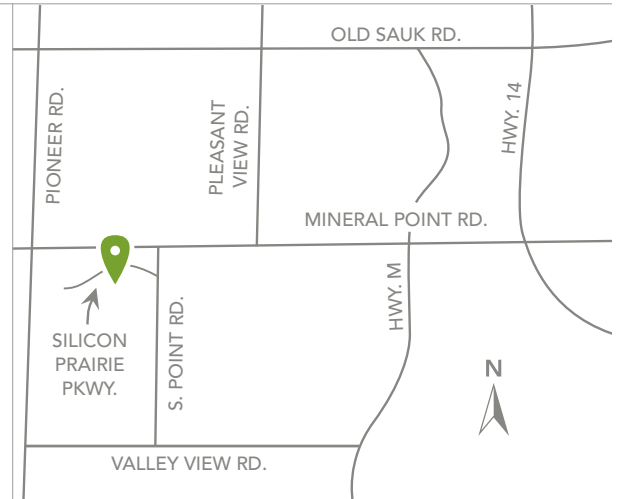

BIRCHWOOD POINT

WEST MADISON

Dream. Build. Live.

DESIGN STUDIO: 6801 South Towne Dr, Madison WI 53713

PHONE: 608.226.3000 | WEB: VeridianHomes.com

BIRCHWOOD POINT

WEST MADISON

WELCOME TO YOUR HAVEN ON THE WEST SIDE. Your gateway to indulgent restaurants and sophisticated shopping centers. Welcome to the enclave that is Birchwood Point. Featuring a plethora of single family homesites, with parks and ponds as far as the eye can see. Birchwood makes for the ultimate residence. Did we mention its absolutely enviable location?

DIRECTIONS

Take Mineral Point Road west, turn left on South Point Road, go right on Silicon Prairie Parkway and right on Sugar Maple Lane.

SCHOOLS

Olson Elementary School
Toki Middle School
Memorial High School

HIGHWAY

7 minutes from Hwy. 12/14

AIRPORT

28 minutes from Dane County
Regional Airport

LIBRARY

5 minutes from Ashman Public
Library

SHOPPING

4 minutes from West Towne Mall
6 minutes from Greenway Station
14 minutes from Hilldale Shopping
Center