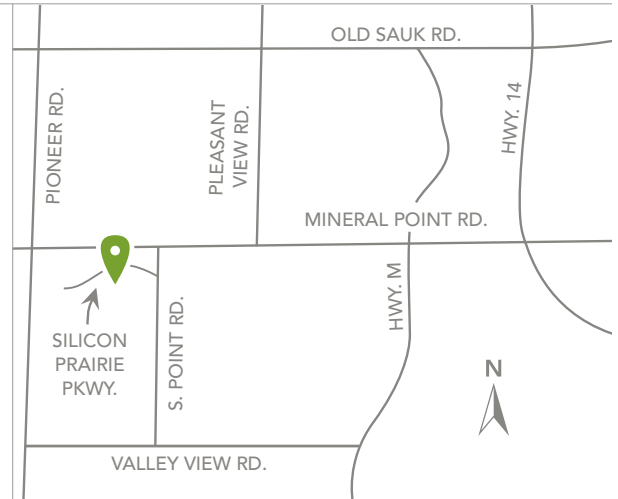

BIRCHWOOD POINT

WEST MADISON

Dream. Build. Live.

DESIGN STUDIO: 6801 South Towne Dr, Madison WI 53713

PHONE: 608.226.3000 | WEB: VeridianHomes.com

BIRCHWOOD POINT

WEST MADISON

WELCOME TO YOUR HAVEN ON THE WEST SIDE. Your gateway to indulgent restaurants and sophisticated shopping centers. Welcome to the enclave that is Birchwood Point. Featuring a plethora of single family homesites, with parks and ponds as far as the eye can see. Birchwood makes for the ultimate residence. Did we mention its absolutely enviable location?

FURNISHED MODEL ADDRESS

415 Sugar Maple Lane, Verona WI 53593
(Homesite 38)

DIRECTIONS

Take Mineral Point Road west, turn left on South Point Road, go right on Silicon Prairie Parkway and right on Sugar Maple Lane.

SCHOOLS

Olson Elementary School
Toki Middle School
Memorial High School

HIGHWAY

7 minutes from Hwy. 12/14

AIRPORT

28 minutes from Dane County
Regional Airport

LIBRARY

5 minutes from Ashman Public
Library

SHOPPING

4 minutes from West Towne Mall
6 minutes from Greenway Station
14 minutes from Hilldale Shopping
Center