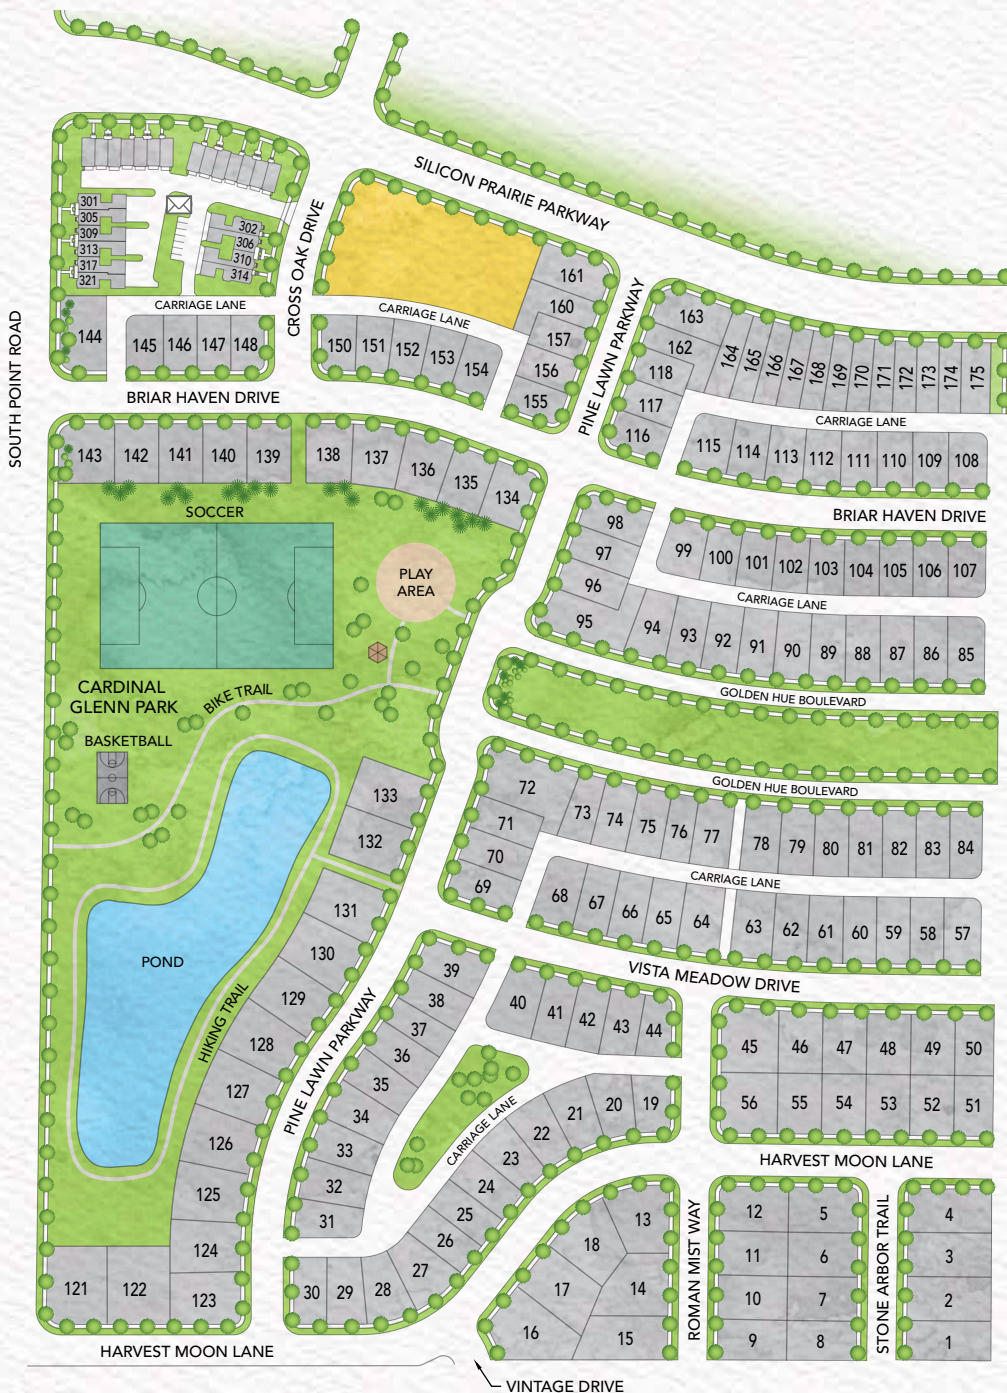

CARDINAL GLENN

West Madison

■ SOLD

☒ CLUSTER BOX UNIT

■ FUTURE APARTMENTS / CONDOS

DESIGN STUDIO: 6801 South Towne Drive, Madison WI 53717

Dream. Build. Live.

PHONE: 608.226.3000 | WEB: VeridianHomes.com

VERIDIAN HOMES

CARDINAL GLENN

West Madison

GO WEST YOUNG MAN... OR GROWING FAMILY... OR RETIRED COUPLE. Because Madison's oh-so-desirable far west side is where you'll find this appealing neighborhood. Along with a great location, Cardinal Glenn is filled with great ideas—a mix of single-family homes, apartments and condos and a centrally located city park. The neighborhood is filled with cardinals, too—in case you needed one more reason to go west.

AIRPORT

- 28 minutes from Dane County Regional Airport

LIBRARY

- 5 minutes from Ashman Public Library

SHOPPING

- 4 minutes from West Towne Mall
- 6 minutes from Greenway Station
- 14 minutes from Hilldale Shopping Center