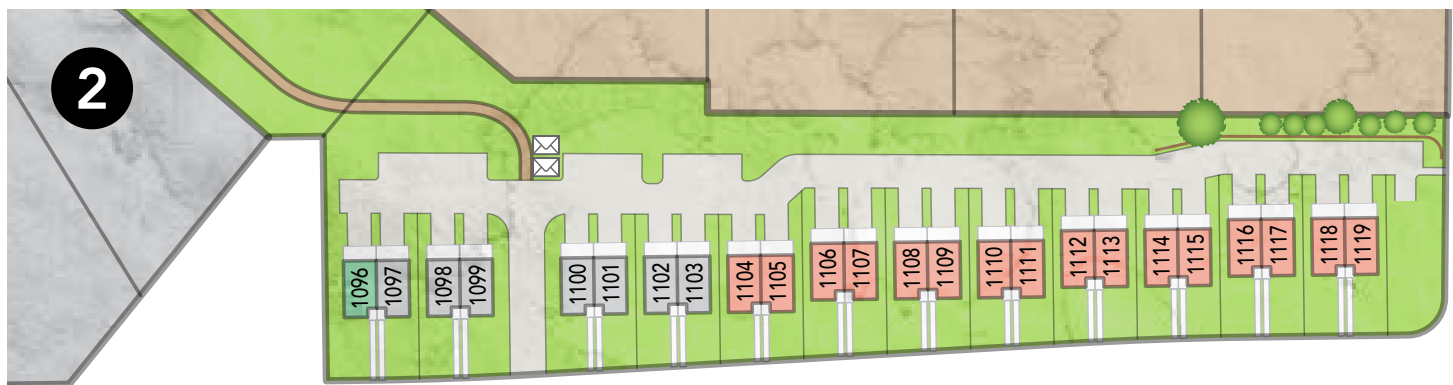

VILLAGE AT AUTUMN LAKE

EAST MADISON

- FURNISHED MODEL
- SOLD
- OWNED BY OTHERS
- MOVE-IN READY HOMES
- FUTURE PHASE
- CLUSTER BOX UNIT
- HOMESITES AVAILABLE
- FUTURE TWIN HOMES
- PAVED PATHS
- TWIN HOMES AVAILABLE
- MULTI-FAMILY
- GRAVEL PATHS
- TOWNHOMES AVAILABLE
- MIXED USE
- BIKE PATH

Trails/paths and park detail subject to change without notice.