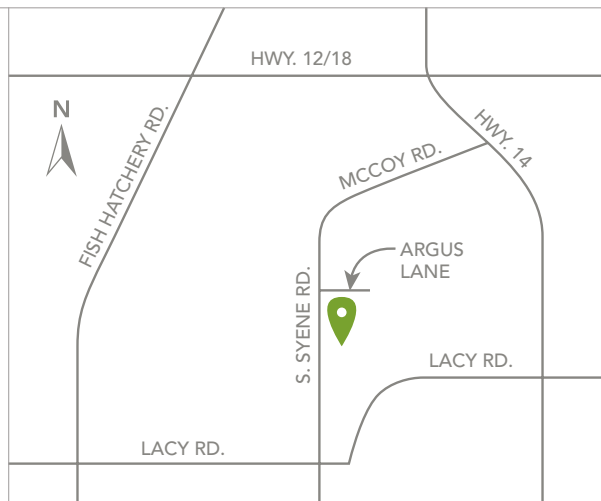

# UPTOWN CROSSING

FITCHBURG

ESCAPE THE HUSTLE AND BUSTLE WITHOUT GOING TOO FAR. Uptown Crossing is a great choice for anyone looking to be close to the action without all the noise; conveniently located just a short drive from Madison's downtown. Fitchburg's up and coming community has plenty to offer from its parks and nature preserves, to the nearby bike trails, and don't forget about the weekly farmers' market. In Uptown Crossing your family will get the best of both worlds.

## DIRECTIONS

Head south on Hwy. 14, take the County Road MM exit, turn right on to McCoy Road, follow Syene Road and turn left onto Argus Lane.

## HIGHWAY

2 minutes from Hwy 12/14

## SHOPPING

12 minutes from Capital Square  
12 minutes from West Towne Mall  
14 minutes from Hilldale Shopping  
Center  
16 minutes from Greenway Station