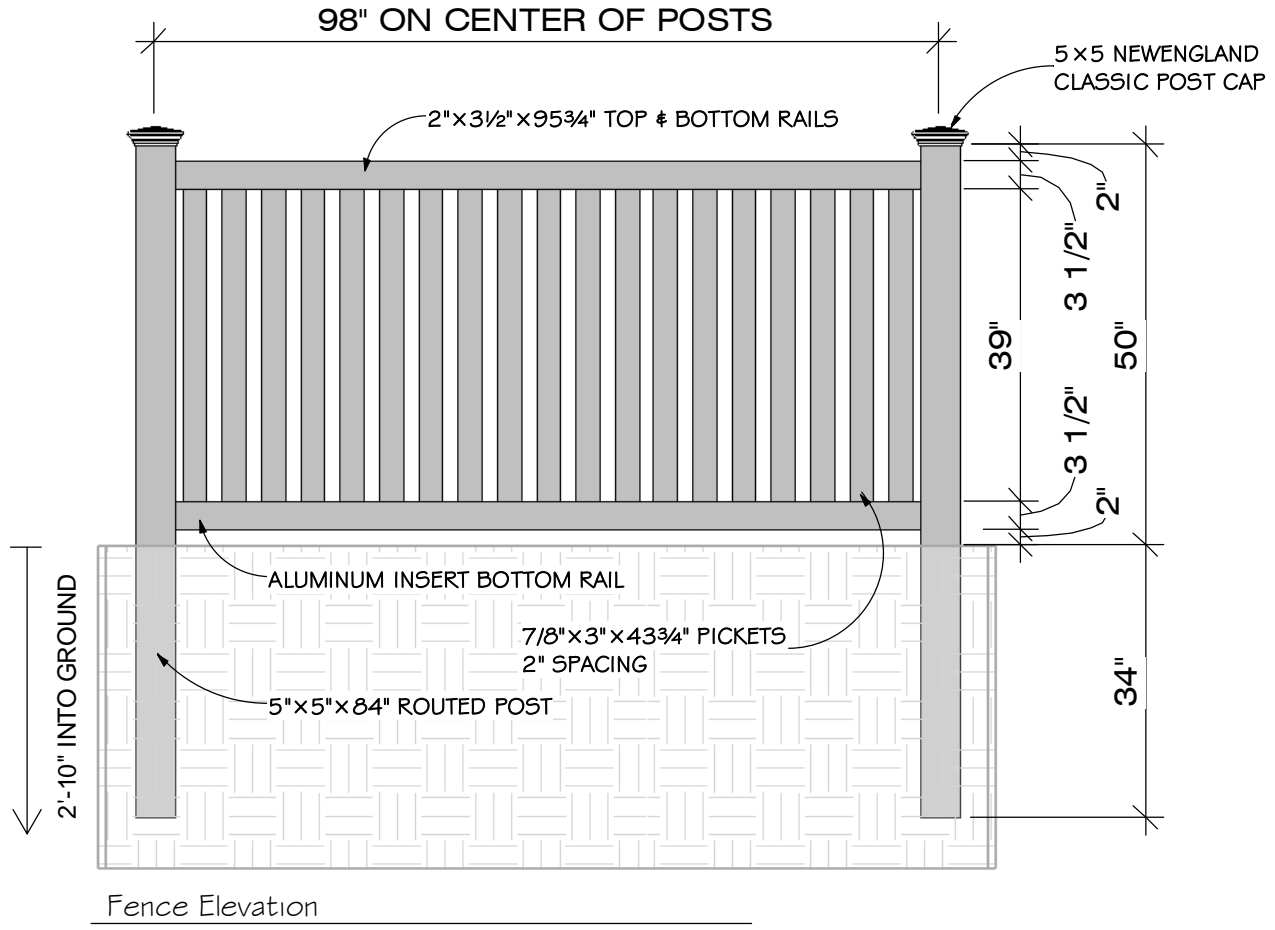

STRATFORD

NOTE:
MANDATORY REQUIREMENTS (NO VARIANCE WILL BE ALLOWED)

- FENCE MUST BE VINYL
- VINYL COLOR: "SANDSTONE"
- FENCE STYLE IS A PLYGEM PRODUCT (STRATFORD)

- CUSTOM BUILT ON THE JOBSITE
- INSTALLED WITH METAL BRACKETS THAT ATTACH TO POST AND SCREW INTO STRINGERS