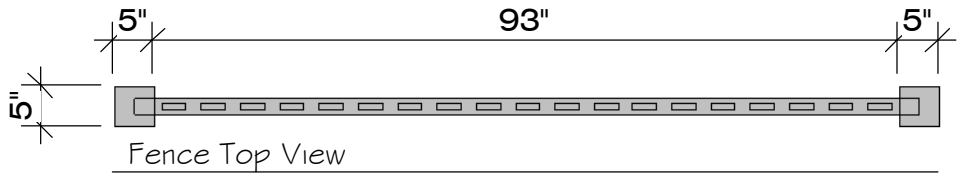

STRATFORD

NOTE:
MANDATORY REQUIREMENTS (NO VARIANCE WILL BE ALLOWED)

- FENCE MUST BE VINYL
- VINYL COLOR: "SANDSTONE"
- FENCE STYLE IS A PLYGEM PRODUCT (STRATFORD)

- CUSTOM BUILT ON THE JOBSITE
- INSTALLED WITH METAL BRACKETS THAT ATTACH TO POST AND SCREW INTO STRINGERS