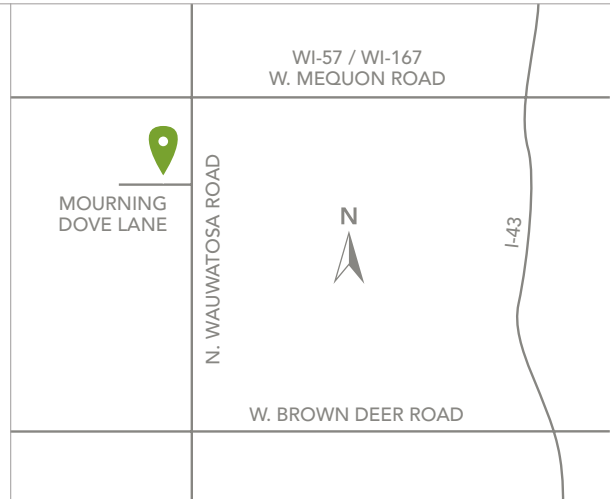

# THE ENCLAVE AT MEQUON PRESERVE

MEQUON

Trails/paths and park detail subject to change without notice.

*Dream. Build. Live.*

10805 Firefly Drive, Mequon, WI 53097

PHONE: 262.252.3303 | WEB: VeridianHomes.com

# THE ENCLAVE AT MEQUON PRESERVE

MEQUON

DISCOVER THE MAGIC IN THE ENCLAVE AT MEQUON PRESERVE. Just minutes from the Mequon Nature Preserve, the Enclave allows natural beauty and luxury to join in perfect harmony. You'll adore each and every day in this neighborhood, the perfect place for your family to flourish. Welcome to the Enclave at Mequon Preserve, a community you'll be proud to call home.

## FURNISHED MODEL ADDRESS

10805 N Firefly Drive, Mequon, WI 53097

## DIRECTIONS

From I-43, take exit 85 for WI-57/WI-167 (Mequon Road) West, turn left onto N. Wauwatosa Road, turn right onto Mourning Dove Lane.