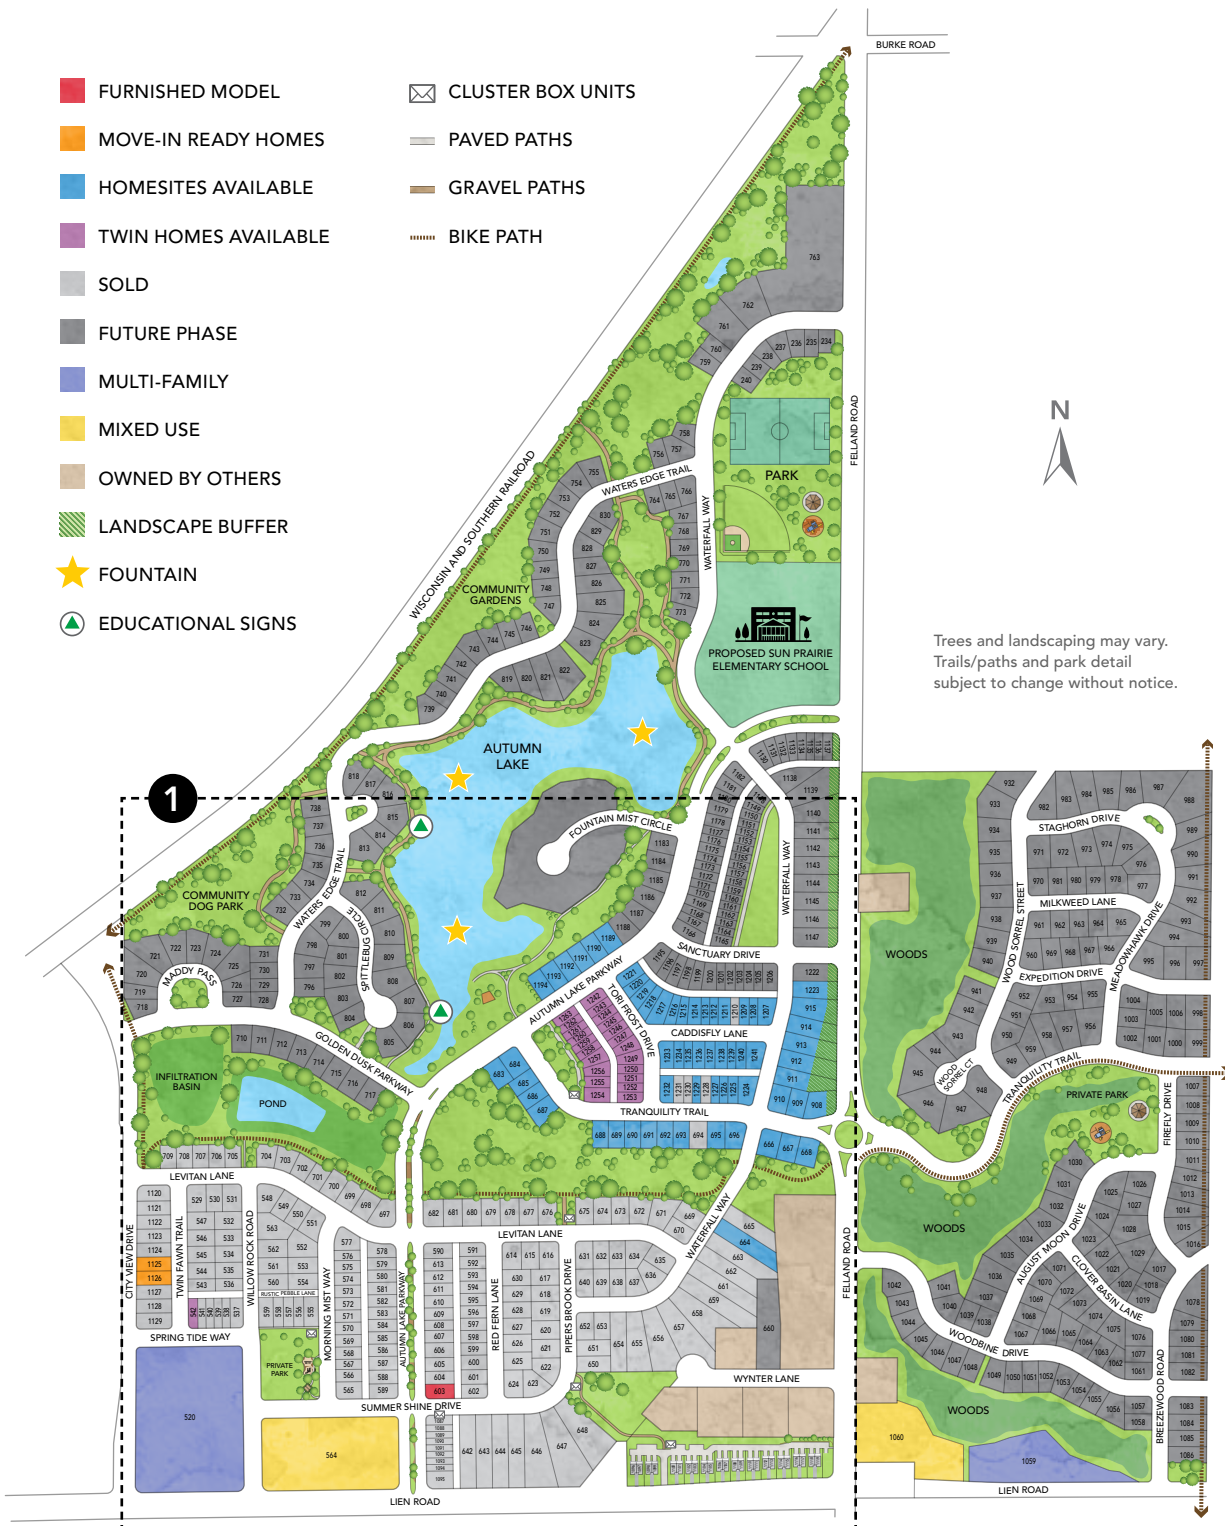

VILLAGE AT AUTUMN LAKE

EAST MADISON

Dream. Build. Live.

DESIGN STUDIO: 6801 South Towne Dr, Madison WI 53713

PHONE: 608.226.3000 | WEB: VeridianHomes.com